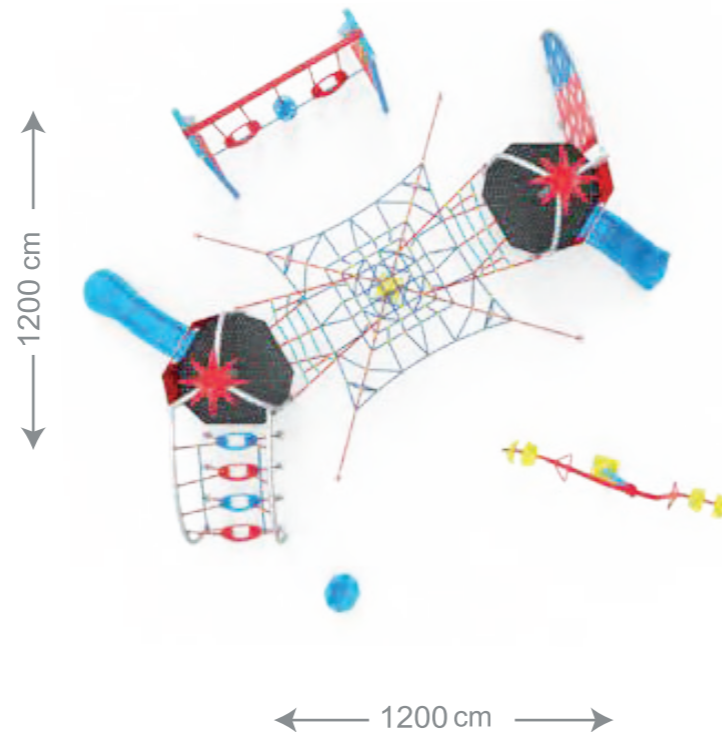

DNLS 02

PRODUCT FEATURES

Use Zone 1100cm x 1100 cm
Safety Zone 1200cm x 1200 cm
Total High 300cm