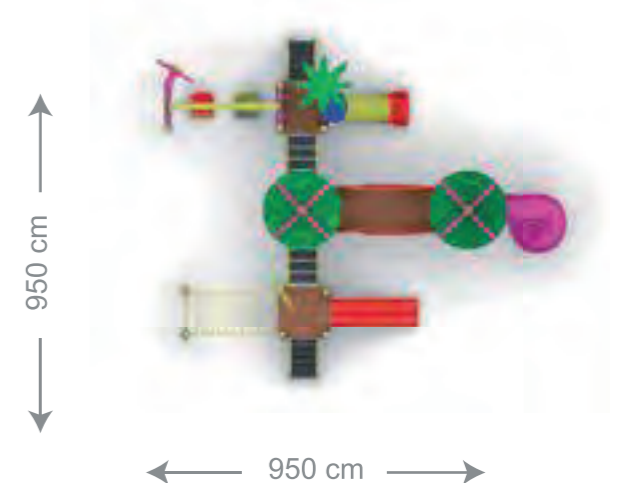

Use Zone	950 cm x 950 cm
Safety Zone	1050 cm x 1050 cm
Platform Height	110 - 150 cm