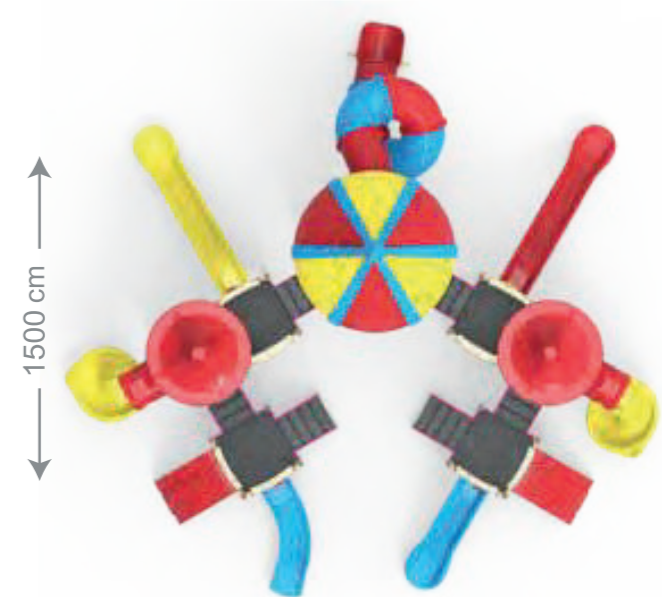

Use Zone	1600 cm x 1100 cm
Safety Zone	1700 cm x 1200 cm
Platform Height	110 - 150 cm

CLS 07

- H: 100 cm Tower 6 pieces
- H: 150 cm Hexagonal Tower 2 pieces
- H: 150 cm Tower 2 pieces
- H: 200 cm Tower 2 pieces
- H: 50 cm Inner Stairs 6 pieces
- 2m Ramp (With Metallic Railing) 5 pieces
- 2m Bridge(With Metallic Railing) 2 pieces
- H: 100 cm Cat Ladder 2 pieces
- H: 100 cm Metal Climbing 2 pieces
- H: 100 cm Side Winder Slide 2 pieces
- H: 100 cm Straight Slide 2 pieces
- H: 100 cm Double Straight Slide 3 pieces
- H: 150 cm Spiral Slide 2 pieces
- H: 150 cm Straight Slide 1 piece
- H: 200 cm Tube Slide 2 pieces
- H: 200 cm Spiral Slide 2 pieces
- Spiral Slide Railing 4 pieces
- H: 150 cm Wave Slide 1 piece
- Dolphin Figure Slide Entrance 4 pieces
- Castle Figured Slide Entrance 2 pieces
- Platform 14 pieces
- Palm Figure 8 pieces
- Sun Figure 2 pieces
- Daisy Figure 4 pieces
- Castle Figured Panel (Large) 6 pieces
- Drop Roof 2 pieces
- 6-pieces Hexagonal Roof 2 pieces

1900 cm

2000 cm

Use Zone	1900 cm x 1800 cm
Safety Zone	2000 cm x 1900 cm
Platform Height	100 - 200 cm

CLS 08

- H: 100 cm Tower 2 pieces
- H: 200 cm Tower 4 pieces
- H: 300 cm Hexagonal Tower 1 piece
- H: 100 cm Stairs (From Ground To Tower) 2 pieces
- H: 100 cm Stairs (From Tower To Tower) 4 pieces
- H: 100 cm Rock Climbing 2 pieces
- H: 100 cm Straight Slide 1 piece
- H: 100 cm Side Winder Slide 2 piece
- H: 200 cm Straight Slide 2 piece
- H: 200 cm Spiral Slide 2 piece
- H: 300 cm Spiral Tube Slide 1 piece
- Dolphin Figure Slide Entrance 4 pieces
- Spiral Slide Railing 2 pieces
- Platform 11 pieces
- Uv Printed Board 4 pieces
- Castle Walls 22 pieces
- Drop Roof 2 pieces
- 6-Pieces Hexagonal Roof 1 piece