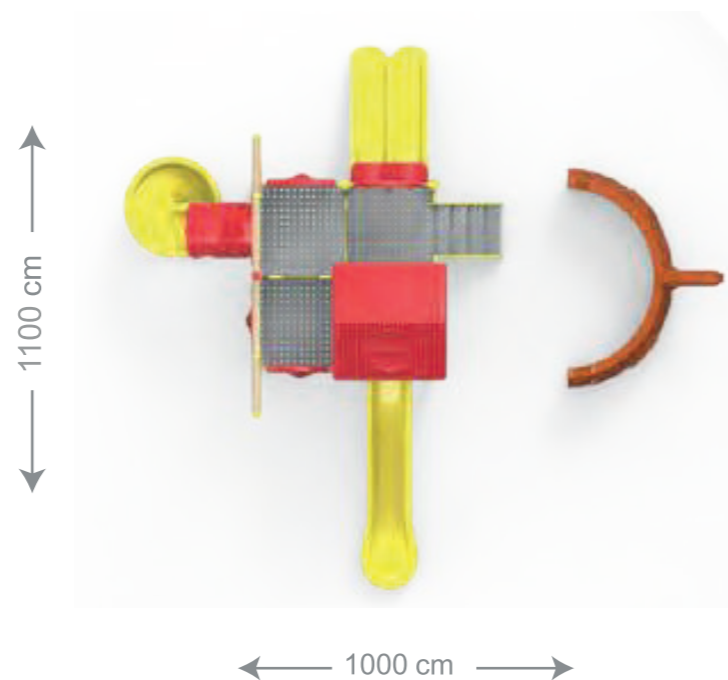

1500 cm

1500 cm

Use Zone	1400 cm x 1400 cm
Safety Zone	1500 cm x 1500 cm
Platform Height	100 - 200 cm

SLS 01

Age Group 2yo-12yo
 Capacity 45
 Dimensions 9,3 m x 13 m
 Security Zone 12,3 m x 16 m
 Max. Fall Height 150 cm

SLS 02

Age Group 2yo-12yo
 Capacity 40
 Dimensions 3,8 m x 9,8 m
 Security Zone 12 m x 15 m
 Max. Fall Height 150 cm

SLS 03

Age Group 2yo-12yo
 Capacity 40
 Dimensions 6 m x 10 m
 Security Zone 13 m x 14 m
 Max. Fall Height 150 cm