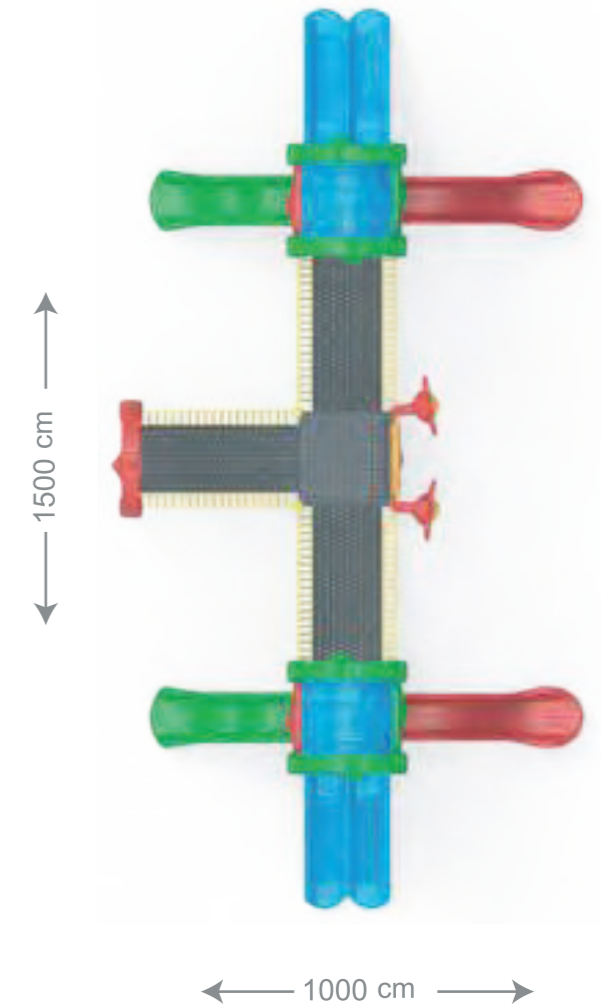

WLS 02

- H: 50 cm Tower 1 piece
- H: 100 cm Tower 2 pieces
- 2 M Ramp (With Metal Railings) 3 pieces
- H: 100 cm Double Straight Slide 2 pieces
- H: 100 cm Straight Slide 2 pieces
- H: 100 cm Wavy Slide 2 pieces
- Dolphin Figured Slide Entrance 4 pieces
- Castle Wall 2 pieces
- Sun Figured Panel 1 piece
- Daisy Figure 2 pieces
- Roof Belt 1 piece
- Barrel Roof 2 pieces

COLORS IN PRODUCT VISUAL MAY VARY BETWEEN ORDERED PRODUCT COLORS

Use Zone	1400 cm x 900 cm
Safety Zone	1500 cm x 1000 cm
Platform Height	110 - 150 cm