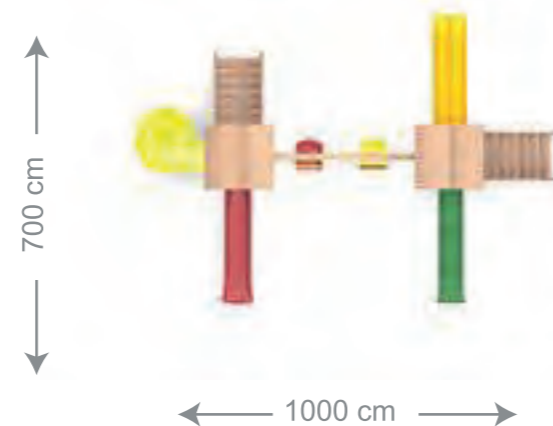

NLS 03

- *Tower 2 pieces
- *Roof 2 pieces
- *Straight Slide 150cm / 1 piece
- *Wavy Slide 150cm / 1 piece
- *Double Slide 150cm / 1 piece
- *Spiral Slide 150cm / 1 piece
- *Double Swing Seat (with Polyethylene Seat Railings) 1 set
- *Seven-step ladder 1 piece

Use Zone	1000 cm x 700 cm
Safety Zone	1100 cm x 800 cm
Platform Height	150 cm

NLS 04

- *Tower 2 pieces
- *Roof 1 piece
- *Wavy Slide 100cm / 1 piece
- *Wavy Slide 150cm / 1 piece
- *Spiral Slide 150cm / 1 piece
- *Double Swing Seat (with Polyethylene Seat Railings) 1 set
- *Bridge 200cm / 1 piece
- *Polyethylene Daisy Figure 1 piece
- *Five-step ladder 1 piece