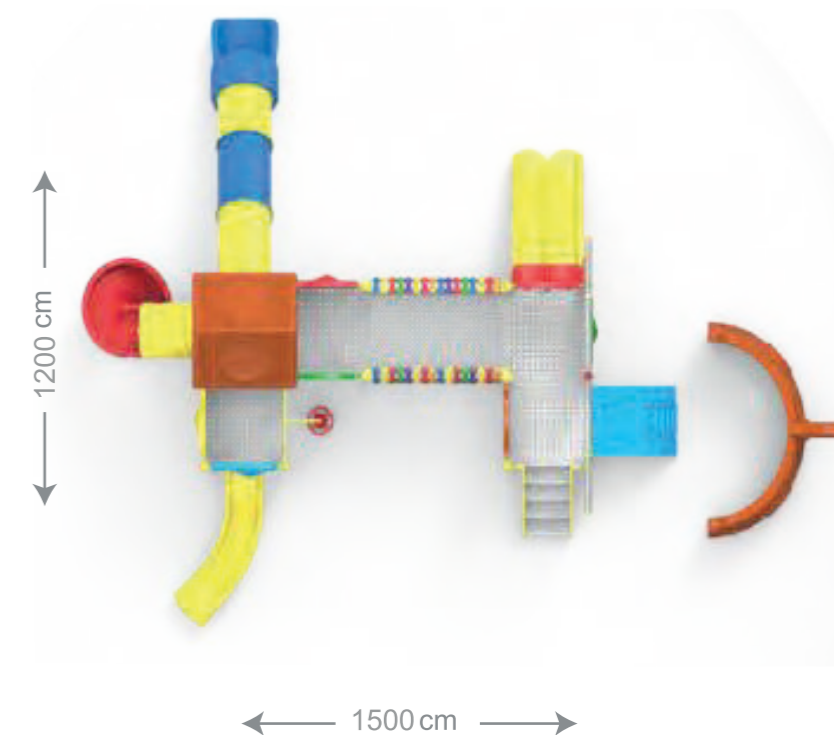

1500 cm

1500 cm

Use Zone	1400 cm x 1400 cm
Safety Zone	1500 cm x 1500 cm
Platform Height	100 - 200 cm

SLS 01

Age Group 2yo-12yo
 Capacity 45
 Dimensions 9,3 m x 13 m
 Security Zone 12,3 m x 16 m
 Max. Fall Height 150 cm

SLS 02

Age Group 2yo-12yo
 Capacity 40
 Dimensions 3,8 m x 9,8 m
 Security Zone 12 m x 15 m
 Max. Fall Height 150 cm

SLS 03

Age Group 2yo-12yo
 Capacity 40
 Dimensions 6 m x 10 m
 Security Zone 13 m x 14 m
 Max. Fall Height 150 cm