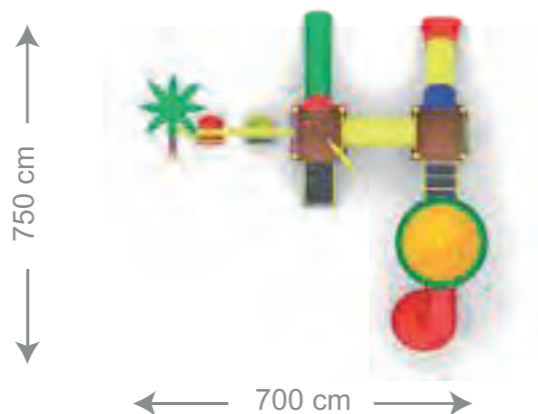

ZLS 09

- Carrier Construction 114 x 2.5mm
- Polyethylene Crown Roof 1 piece
- Wavy Slide 100cm / 1 piece
- Polyethylene Tube Slide 100cm / 1 piece
- Spiral Slide 150cm / 1 piece
- Figured Slide Entrance 1 piece
- Double Swing Seat (with Polyethylene Seat Railings) 1 set
- Polyethylene Tunnel 1 piece
- Figured Panel 4 pieces
- Polyethylene Sun Figure 1 piece
- Polyethylene Palm Figure 1 piece
- Five-step Main Ladder(rubber) 1 piece
- Four-step Main Ladder(rubber) 1 piece

Use Zone 750 cm x 700 cm
Safety Zone 850 cm x 800 cm
Platform Height 110 - 150 cm

ZLS 10

- Carrier Construction 114 x 2.5mm
- Polyethylene Robot Roof 1 piece
- Polyethylene Drop Roof 2 pieces
- Wavy Slide 100cm / 1 piece
- Wavy Slide 150cm / 1 piece
- Double Slide 150cm / 2 pieces
- Spiral Slide 150cm / 2 pieces
- Figured Slide Entrance 1 piece
- Double Swing Seat (with Polyethylene Seat Railings) 1 set
- Figured Panel 3 pieces
- Polyethylene Palm Figure 1 piece
- Polyethylene Tunnel 1 piece
- Fish Figured Bridge 200cm / 1 piece
- Wooden Bridge 150cm / 1 piece
- Five-step Main Ladder(rubber) 1 piece