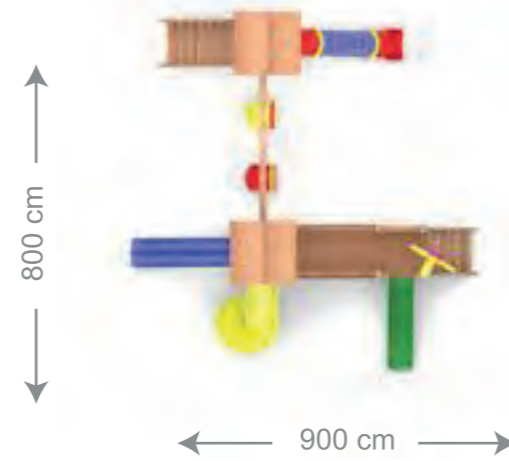

NLS 07

- *Tower 3 pieces
- *Roof 2 pieces
- *Double Straight Slide 150cm / 1 piece
- *Wavy Slide 100cm / 1 piece
- *Polyethylene Tube Slide 150cm / 1 piece
- *Spiral Slide 150cm / 1 piece
- *Double Swing Seat (with Polyethylene Seat Railings) 1 set
- *Bridge 200cm / 1 piece
- *Polyethylene Daisy Figure 1 piece
- *Five-step ladder 1 piece
- *Seven-step ladder 1 piece

Use Zone	900 cm x 800 cm
Safety Zone	1000 cm x 900 cm
Platform Height	110 - 150 cm

NLS 08

- *Tower 4 pieces
- *Roof 2 pieces
- *Double Straight Slide 100cm / 1 piece
- *Wavy Slide 150cm / 1 piece
- *Polyethylene Tube Slide 100cm / 1 piece
- *Spiral Slide 150cm / 1 piece
- *Double Swing Seat (with Polyethylene Seat Railings) 1 set
- *Bridge 200cm / 2 pieces
- *Polyethylene Daisy Figure 1 piece
- *Polyethylene Tunnel 1 piece
- *Five-step ladder 1 piece