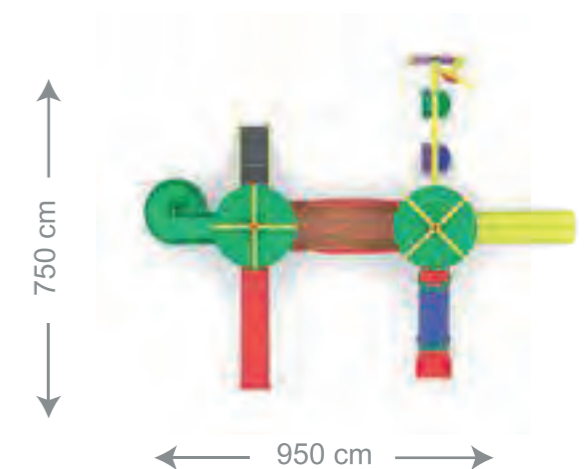

600 cm

600 cm

Use Zone 600 cm x 600 cm
 Safety Zone 700 cm x 700 cm
 Platform Height 150 cm

ZLS 02

- * Carrier Construction 114 x 2.5mm
- * Polyethylene Drop Roof 1 piece
- * Spiral Slide 150cm / 1 piece
- * Straight Slide 150cm / 1 piece
- * Figured Slide Entrance 1 piece
- * Double Swing Seat (with Polyethylene Seat Railings) 1 set
- * Figured Panel 1 piece
- * Sun figure (Polyethylene) 1 piece
- * Seven-step Main Ladder (rubber) 1 piece

750 cm

600 cm

Use Zone 750 cm x 600 cm
 Safety Zone 850 cm x 700 cm
 Platform Height 150 cm

ZLS 03

- * Carrier Construction 114 x 2.5mm
- * Polyethylene Drop Roof 2 pieces
- * Spiral Slide 150cm / 1 piece
- * Straight Slide 150cm / 1 piece
- * Wavy Slide 150cm / 1 piece
- * Double Slide 150cm / 1 piece
- * Figured Slide Entrance 2 pieces
- * Double Swing Seat (with Polyethylene Seat Railings) 1 set
- * Figured Panel 2 pieces
- * Seven-step Main Ladder (rubber) 2 pieces

Use Zone 750 cm x 950 cm
 Safety Zone 1050 cm x 850 cm
 Platform Height 150 cm

ZLS 04

- * Carrier Construction 114 x 2.5mm
- * Polyethylene Drop Roof 2 pieces
- * Spiral Slide 150cm / 1 piece
- * Double Slide 150cm / 1 piece
- * Wavy Slide 150cm / 1 piece
- * Polyethylene Tube Slide 150cm / 1 piece
- * Figured Slide Entrance 1 piece
- * Fish Figured Bridge 200cm / 1 piece
- * Double Swing Seat (with Polyethylene Seat Railings) 1 set
- * Figured Panel 2 pieces
- * Polyethylene Daisy Figure 1 piece
- * Seven-step Main Ladder (rubber) 2 pieces