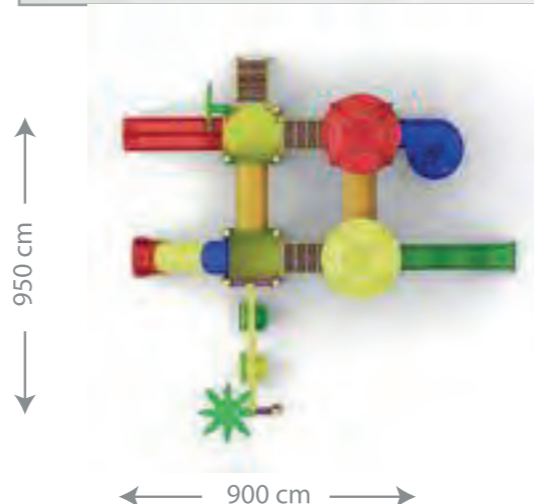

FLS 11

- *Tower 4 pieces
- *Roof 2 pieces
- *Double Swing Seat 1 set
- *Long Wavy Slide 1 piece
- *Short Double Slide 1 piece
- *Slide Entrance 1 piece
- *Spiral Slide 1 piece
- *Tube Slide 1 piece
- *Tunnel 2 pieces
- *Bridge 1 piece
- *Five-step Ladder 1 piece
- *Four-step Ladder 2 pieces
- *Monkey Bars 1 piece
- *Platform 4 pieces
- *Figured Panel 3 pieces
- *Accessories 2 pieces