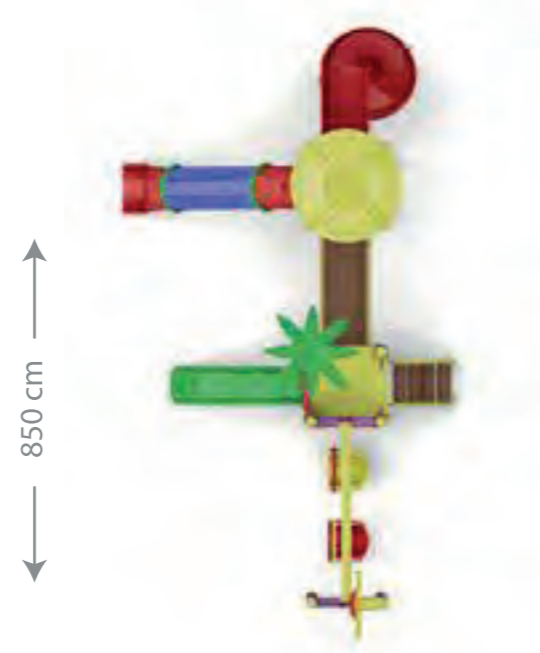

FLS 07

- *Tower 2 pieces
- *Roof 1 piece
- *Double Swing Seat 1 set
- *Tube Slide 1 piece
- *Short Wavy Slide 1 piece
- *Slide Entrance 1 piece
- *Spiral Slide 1 piece
- *Bridge 1 piece
- *Five-step Ladder 1 piece
- *Platform 1 piece
- *Figured Panel 2 pieces
- *Accessories 2 pieces