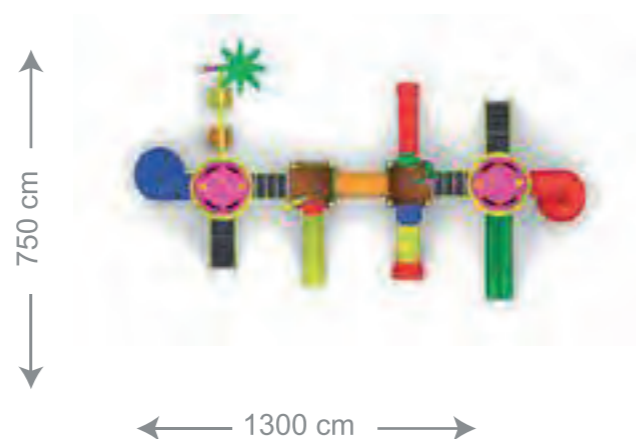

ZLS 11

- *Carrier Construction 114 x 2.5mm
- *Polyethylene Robot Roof 2 pieces
- *Wavy Slide 100cm / 1 piece
- *Straight Slide 100cm / 1 piece
- *Double Slide 150cm / 1 piece
- *Spiral Slide 150cm / 2 pieces
- *Polyethylene Tube Slide 100cm / 1 piece
- *Figured Slide Entrance 2 pieces
- *Double Swing Seat (with Polyethylene Seat Railings) 1 set
- *Figured Panel 2 pieces
- *Polyethylene Sun Figure 1 piece
- *Polyethylene Daisy Figure 1 piece
- *Polyethylene Palm Figure 1 piece
- *Polyethylene Tunnel 1 piece
- *Four-step Ladder(rubber) 2 pieces
- *Seven-step Main Ladder(rubber) 2 pieces

Use Zone	1300 cm x 750 cm
Safety Zone	1400 cm x 850 cm
Platform Height	110 - 150 cm

ZLS 12

- *Carrier Construction 114 x 2.5mm
- *Polyethylene Drop Roof 2 pieces
- *Double Slide 100cm / 1 piece
- *Spiral Slide 150cm / 1 piece
- *Polyethylene Tube Slide 100cm / 1 piece
- *Double Swing Seat (with Polyethylene Seat Railings) 1 set
- *Monkey Bars 1 piece
- *Figured Panel 4 pieces
- *Polyethylene Sun Figure 1 piece
- *Polyethylene Daisy Figure 1 piece
- *Polyethylene Palm Figure 1 piece
- *Polyethylene Tunnel 1 piece
- *Fish Figured Bridge 200cm / 1 piece
- *Four-step Ladder(rubber) 2 pieces
- *Five-step Main Ladder(rubber) 2 pieces