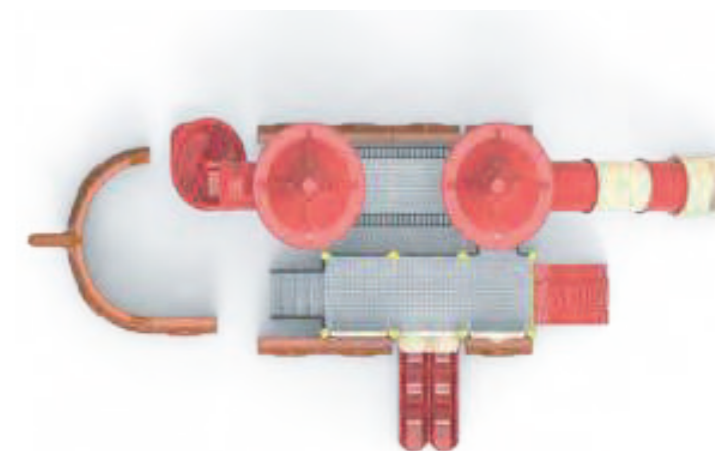

1300 cm

1400 cm

SLS 04

Age Group 2yo-12yo
 Capacity 43
 Dimensions 6,8 m x 8,9 m
 Security Zone 9 m x 16 m
 Max. Fall Height 150 cm

900 cm

1600 cm

DNLS 02

PRODUCT FEATURES