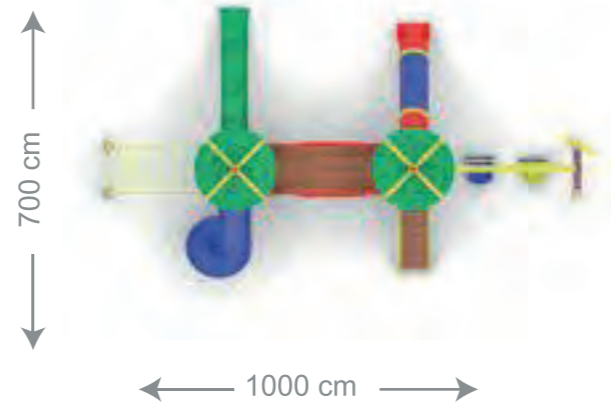

ZLS 05

- Carrier Construction 114 x 2.5mm
- Polyethylene Drop Roof 2 pieces
- Wavy Slide 150cm / 1 piece
- Polyethylene Tube Slide 150cm / 1 piece
- Spiral Slide 150cm / 1 piece
- Figured Slide Entrance 1 piece
- Fish Figured Bridge 200cm / 1 piece
- Double Swing Seat (with Polyethylene Seat Railings) 1 set
- Monkey Bars 1 piece
- Figured Panel 2 pieces
- Polyethylene Sun Figure 1 piece
- Seven-step Main Ladder (rubber) 1 pieces

Use Zone 1000 cm x 700 cm
Safety Zone 1100 cm x 800 cm
Platform Height 150 cm

ZLS 06

- Carrier Construction 114 x 2.5mm
- Polyethylene Robot Roof 1 piece
- Wavy Slide 150cm / 1 piece
- Double Slide 150cm / 1 piece
- Spiral Slide 150cm / 1 piece
- Figured Slide Entrance 1 piece
- Fish Figured Bridge 200cm / 1 piece
- Double Swing Seat (with Polyethylene Seat Railings) 1 set
- Figured Panel 1 piece
- Polyethylene Daisy Figure 1 piece
- Polyethylene Palm Figure 1 piece
- Seven-step Main Ladder (rubber) 1 piece