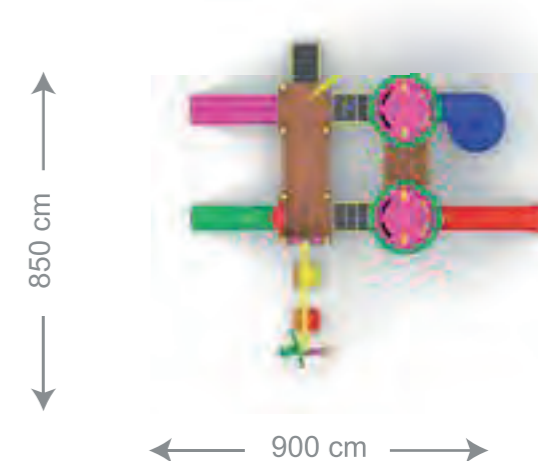

Use Zone	900 cm x 850 cm
Safety Zone	1000 cm x 950 cm
Platform Height	110 - 150 cm