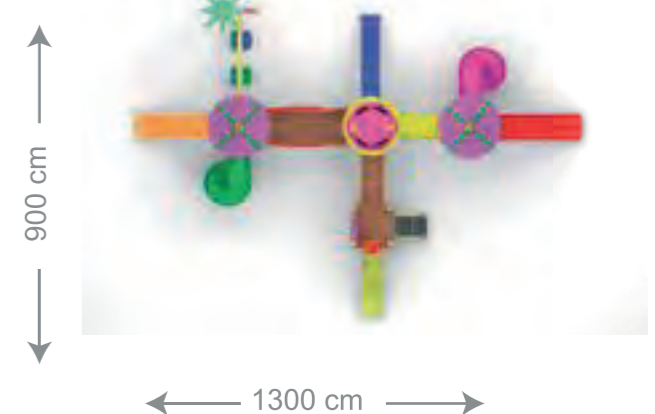

Use Zone 1300 cm x 900 cm
Safety Zone 1400 cm x 100 cm
Platform Height 110 - 150 cm