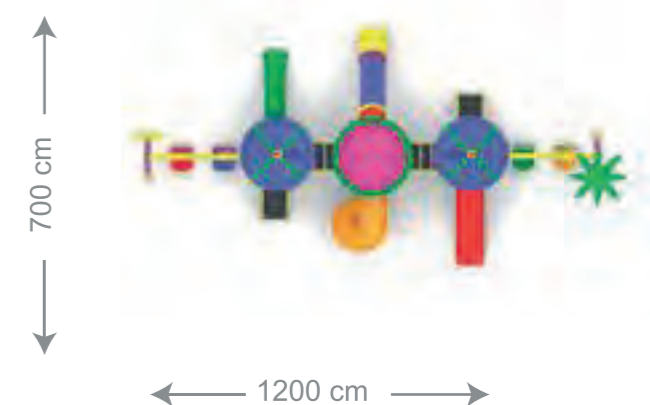

Use Zone 1200 cm x 700 cm
Safety Zone 1300 cm x 850 cm
Platform Height 110 - 150 cm