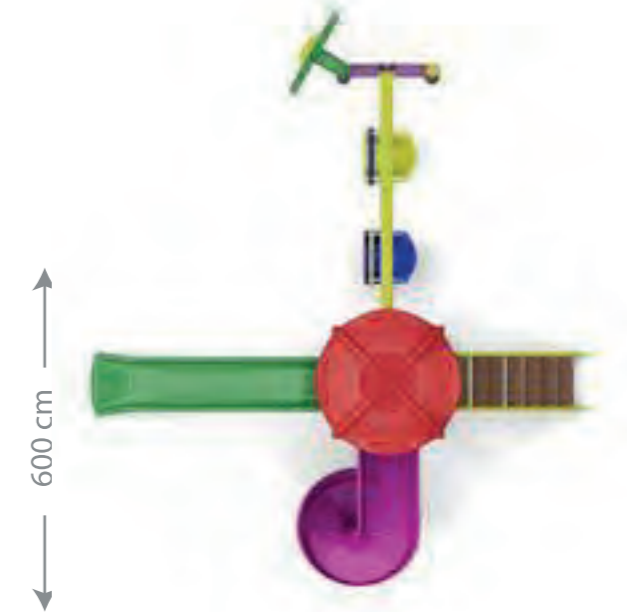

Use Zone 900 cm x 800 cm
 Safety Zone 1000 cm x 900 cm
 Platform Height 110 - 150 cm

ZLS 18

- * Carrier Construction 114 x 2.5mm
- * Polyethylene Crown Roof 2 pieces
- * Wavy Slide 100cm / 1 piece
- * Wavy Slide 150cm / 1 piece
- * Straight Slide 150cm / 1 piece
- * Polyethylene Tube Slide 150cm / 1 piece
- * Spiral Slide 150cm / 1 piece
- * Double Swing Seat (with Polyethylene Seat Railings) 1 set
- * Figured Slide Entrance 3 pieces
- * Figured Panel 5 pieces
- * Polyethylene Sun Figure 1 piece
- * Polyethylene Palm Figure 1 piece
- * Polyethylene Daisy Figure 1 piece
- * Polyethylene Tunnel 1 piece
- * Wooden Bridge 150cm / 2 pieces
- * Five-step Ladder(rubber) 1 piece
- * Seven-step Main Ladder(rubber) 1 piece

Use Zone 800 cm x 800 cm
 Safety Zone 1000 cm x 100 cm
 Platform Height 110 - 150 cm

FLS 01

- *Tower 1 piece
- *Roof 1 piece
- *Double Swing Seat 1 set
- *Straight Slide 1 piece
- *Slide Entrance 1 piece
- *Slide Entrance 1 piece
- *Seven-step Ladder 1 piece
- *Platform 1 piece
- *Figured Panel 2 pieces
- *Accessories 1 piece

450 cm

560 cm

Use Zone 450 cm x 560 cm
 Safety Zone 550 cm x 750 cm
 Platform Height 160 cm

FLS 02

- *Tower 1 piece
- *Roof 1 piece
- *Double Swing Seat 1 set
- *Straight Slide 1 piece
- *Slide Entrance 1 piece
- *Spiral Slide 1 piece
- *Seven-step Ladder 1 piece
- *Platform 1 piece
- *Figured Panel 2 pieces
- *Accessories 1 piece