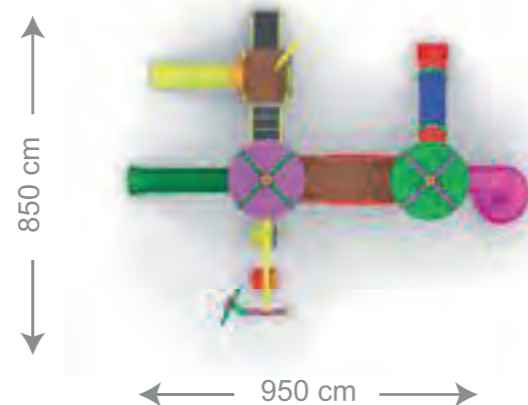

ZLS 07

- Carrier Construction 114 x 2.5mm
- Polyethylene Drop Roof 2 pieces
- Straight Slide 150cm / 1 piece
- Wavy Slide 100cm / 1 piece
- Polyethylene Tube Slide 150cm / 1 piece
- Spiral Slide 150cm / 1 piece
- Figured Slide Entrance 2 pieces
- Fish Figured Bridge 200cm / 1 piece
- Double Swing Seat (with Polyethylene Seat Railings) 1 set
- Figured Panel 3 pieces
- Polyethylene Sun Figure 1 piece
- Polyethylene Daisy Figure 1 piece
- Five-step Main Ladder(rubber) 1 piece
- Four-step Main Ladder(rubber) 1 piece

Use Zone 950 cm x 850 cm
Safety Zone 1050 cm x 950 cm
Platform Height 110 - 150 cm

ZLS 08

- Carrier Construction 114 x 2.5mm
- Polyethylene Drop Roof 2 pieces
- Polyethylene Crown Roof 1 piece
- Straight Slide 100cm / 1 piece
- Double Slide 100cm / 1 piece
- Polyethylene Tube Slide 150cm / 1 piece
- Spiral Slide 150cm / 1 piece
- Figured Slide Entrance 1 piece
- Double Swing Seat (with Polyethylene Seat Railings) 2 set
- Figured Panel 2 pieces
- Polyethylene Sun Figure 1 piece
- Polyethylene Palm Figure 1 piece
- Five-step Main Ladder(rubber) 2 pieces
- Four-step Main Ladder(rubber) 2 pieces