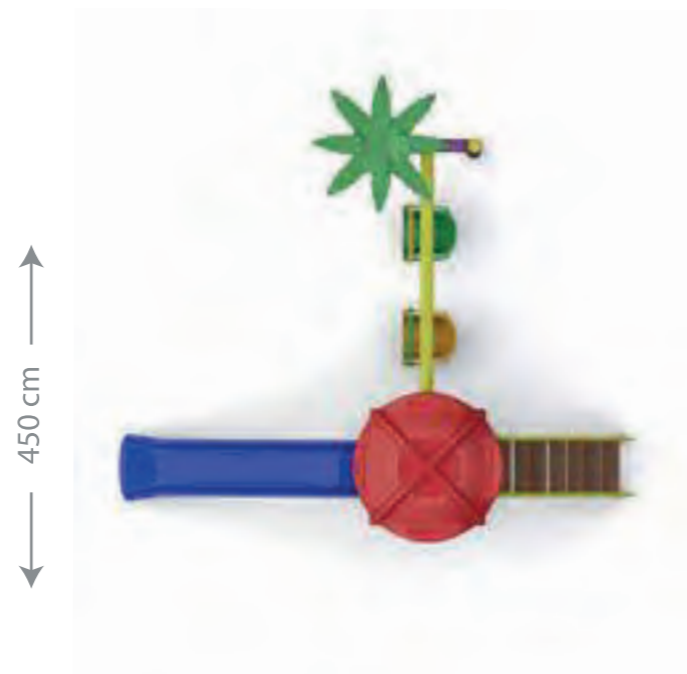

FLS 01

- *Tower 1 piece
- *Roof 1 piece
- *Double Swing Seat 1 set
- *Straight Slide 1 piece
- *Slide Entrance 1 piece
- *Slide Entrance 1 piece
- *Seven-step Ladder 1 piece
- *Platform 1 piece
- *Figured Panel 2 pieces
- *Accessories 1 piece

450 cm

560 cm

Use Zone 450 cm x 560 cm
Safety Zone 550 cm x 750 cm
Platform Height 160 cm

FLS 02

- *Tower 1 piece
- *Roof 1 piece
- *Double Swing Seat 1 set
- *Straight Slide 1 piece
- *Slide Entrance 1 piece
- *Spiral Slide 1 piece
- *Seven-step Ladder 1 piece
- *Platform 1 piece
- *Figured Panel 2 pieces
- *Accessories 1 piece