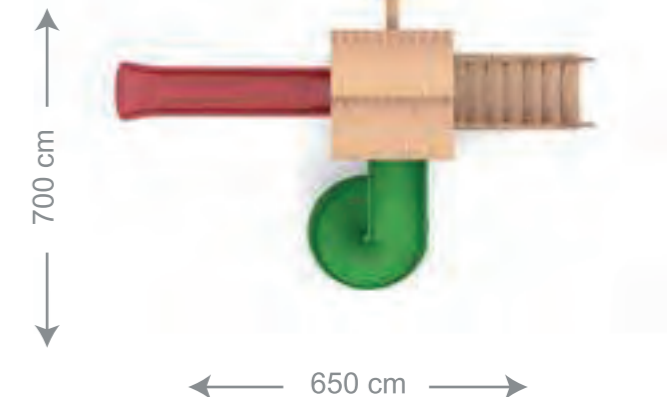

COLORS IN PRODUCT VISUAL MAY VARY BETWEEN ORDERED PRODUCT COLORS

← 1700 cm →

Use Zone	1900 cm x 1600 cm
Safety Zone	2000 cm x 1700 cm
Platform Height	110 - 150 cm

WLS 07

- H: 50 cm Tower 2 pieces
- H: 100 cm Tower 2 pieces
- H: 150 cm Tower 1 piece
- H: 100 cm Side Winded Slide 1 piece
- H: 100 cm Straight Slide 2 pieces
- H: 100 cm Wavy Slide 1 piece
- H: 150 cm Straight Slide 1 piece
- H: 150 cm Spiral Slide 1 piece
- Slide Entrance 6 pieces
- Drop Roof 2 pieces
- 6-pieces Hexagonal Roof 1 piece

COLORS IN PRODUCT VISUAL MAY VARY BETWEEN ORDERED PRODUCT COLORS

← 1500 cm →

Use Zone	1700 cm x 1400 cm
Safety Zone	1800 cm x 1500 cm
Platform Height	110 - 150 cm

NLS 01

- * Tower 1 piece
- * Roof 1 piece
- * Straight Slide 150cm / 1 piece
- * Double Swing Seat (with Polyethylene Seat Railings) 1 set
- * Seven-step ladder 1 piece

www.il

Use Zone	450 cm x 650 cm
Safety Zone	650 cm x 850 cm
Platform Height	150 cm

NLS 02

- * Tower 1 piece
- * Roof 1 piece
- * Straight Slide 150cm / 1 piece
- * Spiral Slide 150cm / 1 piece
- * Double Swing Seat (with Polyethylene Seat Railings) 1 set
- * Seven-step ladder 1 piece