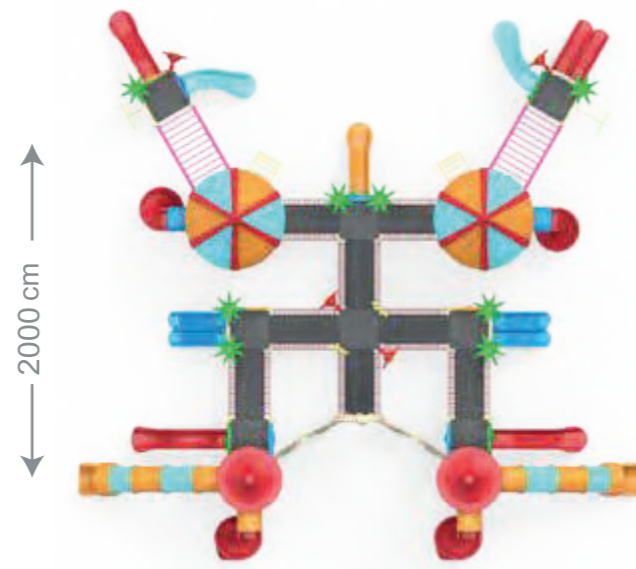

Use Zone	1300 cm x 1100 cm
Safety Zone	1400 cm x 1200 cm
Platform Height	110 - 150 cm

CLS 06

- H: 150 cm Tower 2 pieces
- H: 200 cm Tower 2 pieces
- H: 300 cm Two Storey Hexagonal Tower 1 piece
- H: 100 cm Stairs (From Ground To Tower) 1 piece
- H: 100 cm Stairs (From Tower To Tower) 2 pieces
- H: 200 cm Inner Stairs 1 piece
- 2m Ramp (With Metallic Railing) 2 pieces
- H: 150 cm Straight Slide 2 pieces
- H: 150 cm Tube Slide 2 pieces
- H: 200 cm Spiral Slide 2 pieces
- H: 300 cm Spiral Tube Slide 1 piece
- Spiral Slide Railing 2 pieces
- Castle Figured Slide Entrance 2 pieces
- Castle Walls 7 pieces
- Castle Figured Panel (Small) 4 pieces
- Castle Figured Panel (Large) 7 pieces
- Sun Figured Panel 2 pieces
- Drop Roof 4 pieces

Use Zone	1600 cm x 1100 cm
Safety Zone	1700 cm x 1200 cm
Platform Height	110 - 150 cm

CLS 07

- H: 100 cm Tower 6 pieces
- H: 150 cm Hexagonal Tower 2 pieces
- H: 150 cm Tower 2 pieces
- H: 200 cm Tower 2 pieces
- H: 50 cm Inner Stairs 6 pieces
- 2m Ramp (With Metallic Railing) 5 pieces
- 2m Bridge(With Metallic Railing) 2 pieces
- H: 100 cm Cat Ladder 2 pieces
- H: 100 cm Metal Climbing 2 pieces
- H: 100 cm Side Winder Slide 2 pieces
- H: 100 cm Straight Slide 2 pieces
- H: 100 cm Double Straight Slide 3 pieces
- H: 150 cm Spiral Slide 2 pieces
- H: 150 cm Straight Slide 1 piece
- H: 200 cm Tube Slide 2 pieces
- H: 200 cm Spiral Slide 2 pieces
- Spiral Slide Railing 4 pieces
- H: 150 cm Wave Slide 1 piece
- Dolphin Figure Slide Entrance 4 pieces
- Castle Figured Slide Entrance 2 pieces
- Platform 14 pieces
- Palm Figure 8 pieces
- Sun Figure 2 pieces
- Daisy Figure 4 pieces
- Castle Figured Panel (Large) 6 pieces
- Drop Roof 2 pieces
- 6-pieces Hexagonal Roof 2 pieces