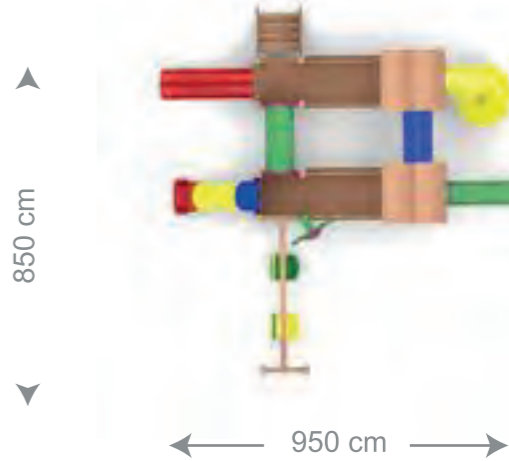

Use Zone	950 cm x 850 cm
Safety Zone	1050 cm x 950 cm
Platform Height	110 - 150 cm