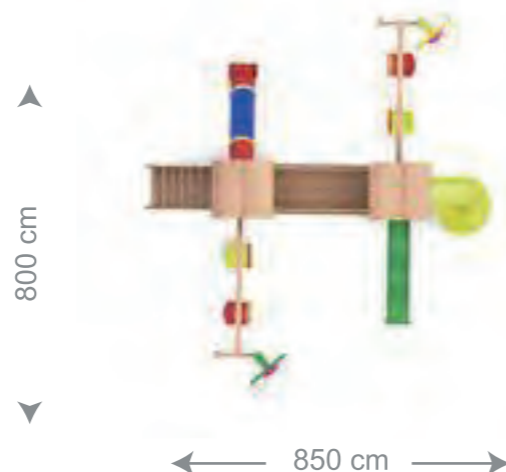

NLS 05

- *Tower 2 pieces
- *Roof 2 pieces
- *Wavy Slide 150cm / 1 piece
- *Polyethylene Tube Slide 150cm / 1 piece
- *Spiral Slide 150cm / 1 piece
- *Double Swing Seat (with Polyethylene Seat Railings) 1 set
- *Bridge 200cm / 1 piece
- *Polyethylene Daisy Figure 1 piece
- *Seven-step ladder 1 piece

Use Zone 850 cm x 800 cm
Safety Zone 1150 cm x 900 cm
Platform Height 150 cm

NLS 06

- *Tower 3 pieces
- *Roof 2 pieces
- *Double Straight Slide 100cm / 1 piece
- *Polyethylene Tube Slide 150cm / 1 piece
- *Spiral Slid 150cm / 1 piece
- *Double Swing Seat (with Polyethylene Seat Railings) 1 set
- *Monkey Bar 1 piece
- *Bridge 200cm / 1 piece
- *Polyethylene Tunnel 1 piece
- *Five-step ladder 1 piece
- *Seven-step ladder 1 piece