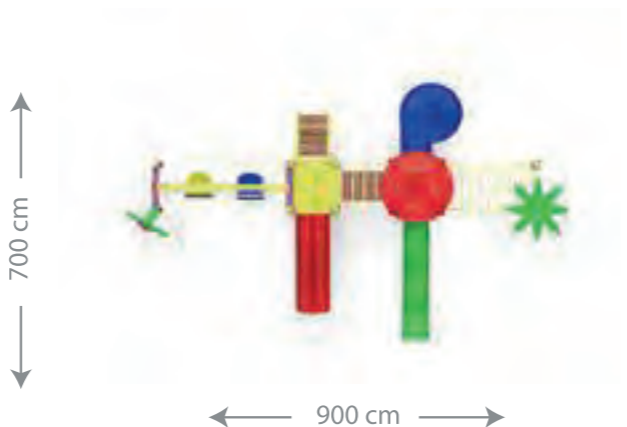

FLS 09

- *Tower 2 pieces
- *Roof 1 piece
- *Double Swing Seat 1 set
- *Long Wavy Slide 1 piece
- *Double Slide 1 piece
- *Spiral Slide 1 piece
- *Slide Entrance 1 piece
- *Four-step Ladder 1 piece
- *Five-step Ladder 1 piece
- *Monkey Bars 1 piece
- *Platform 2 pieces
- *Figured Panel 2 pieces
- *Accessories 2 pieces

Use Zone	700 cm x 900 cm
Safety Zone	900 cm x 1100 cm
Platform Height	100 - 160 cm

FLS 10

- *Tower 2 pieces
- *Roof 2 pieces
- *Double Swing Seat 2 set
- *Wavy Slide 1 piece
- *Tube Slide 1 piece
- *Spiral Slide 1 piece
- *Slide Entrance 1 piece
- *Bridge 1 piece
- *Seven-step Ladder 1 piece
- *Monkey Bars 1 piece
- *Platform 2 pieces
- *Figured Panel 2 pieces
- *Accessories 2 pieces