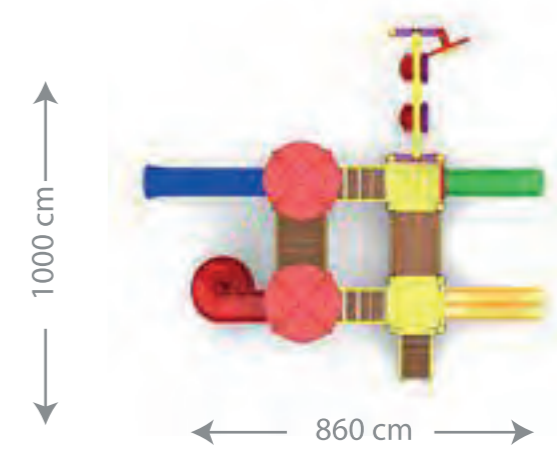

Use Zone 860 cm x 1000 cm
Safety Zone 1000 cm x 1200 cm
Platform Height 110 - 160 cm