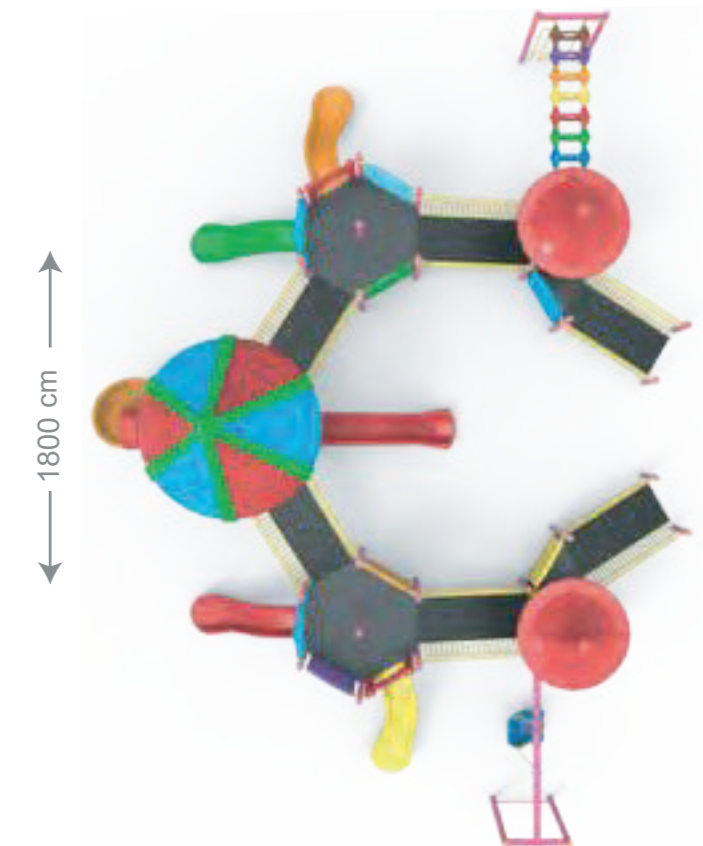

← 1500 cm →

Use Zone	1700 cm x 1400 cm
Safety Zone	1800 cm x 1500 cm
Platform Height	110 - 150 cm