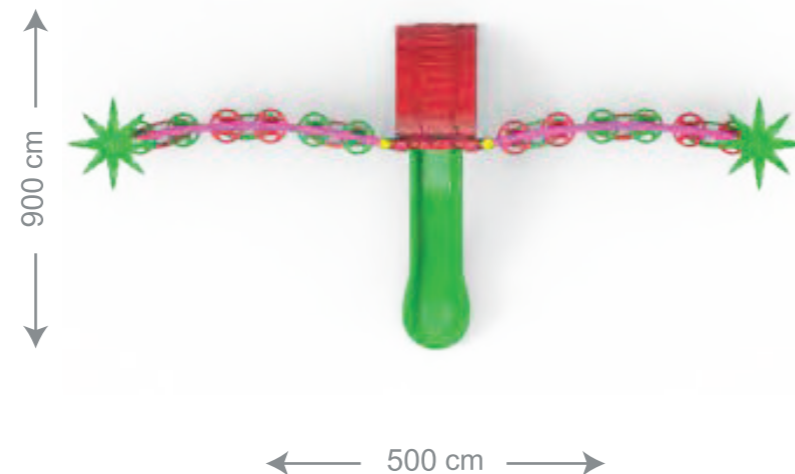

Use Zone 1100cm x 1100 cm
 Safety Zone 1200cm x 1200 cm
 Total High 300cm

DNLS 04

PRODUCT FEATURES

Use Zone 1700cm x 1500 cm
 Safety Zone 1800cm x 1600 cm
 Total High 350cm

CMLS 02

- Carrier Construction 114 x 2.5mm
- H: 100cm Straight Slide 1 piece
- H: 100cm Climbing Ladder 1 piece
- Ufo Climbing Figure 18 pieces
- Climbing Figure 18 pieces
- Slide Entrance 1 piece
- Palm Figure 2 pieces