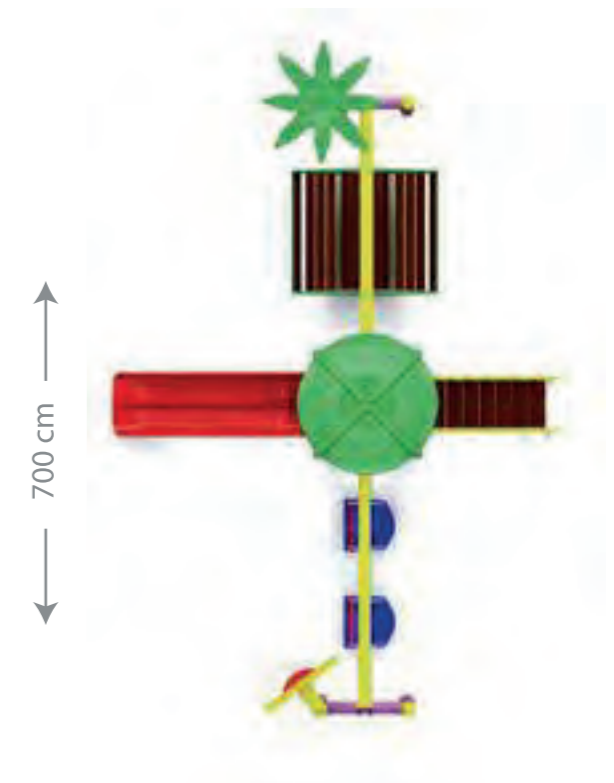

Use Zone 700 cm x 600 cm
Safety Zone 850 cm x 700 cm
Platform Height 160 cm