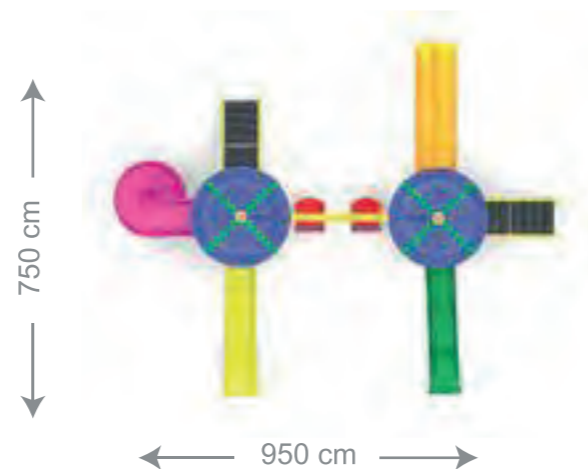

750 cm

600 cm

Use Zone 750 cm x 600 cm
 Safety Zone 850 cm x 700 cm
 Platform Height 150 cm

ZLS 03

- * Carrier Construction 114 x 2.5mm
- * Polyethylene Drop Roof 2 pieces
- * Spiral Slide 150cm / 1 piece
- * Straight Slide 150cm / 1 piece
- * Wavy Slide 150cm / 1 piece
- * Double Slide 150cm / 1 piece
- * Figured Slide Entrance 2 pieces
- * Double Swing Seat (with Polyethylene Seat Railings) 1 set
- * Figured Panel 2 pieces
- * Seven-step Main Ladder (rubber) 2 pieces