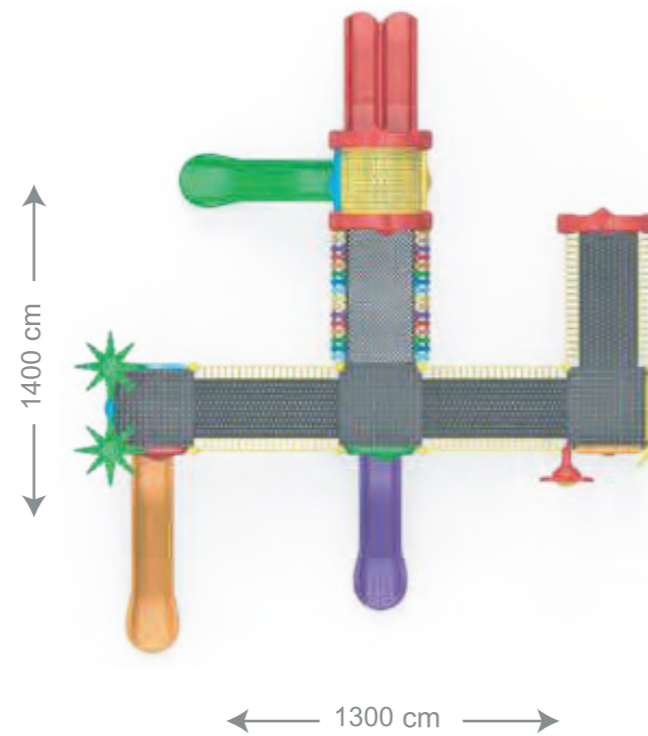

WLS 01

- H: 50 cm Tower 1 piece
- H: 100 cm Tower 2 pieces
- H: 150 cm Tower 1 piece
- 2 M Ramp (With Metal Railings) 3 pieces
- 2 M Bridge (With Polyethylene Railings) 1 piece
- H: 100 cm Double Straight Slide 1 piece
- H: 100 cm Straight Slide 2 pieces
- H: 150 cm Straight Slide 1 piece
- Dolphin Figure Slide Entrance 3 pieces
- Castle Walls 1 piece
- Sun Figured Panel 3 pieces
- Dolphin Figured Panel 1 piece
- Sail Figured Panel 1 piece
- Sun Figure 1 piece
- Daisy Figure 1 piece
- Palm Figure 2 pieces
- Barrel Roof 1 piece
- Roof Belt 1 piece
- 6-pieces Hexagonal Roof 1 piece

COLORS IN PRODUCT VISUAL MAY VARY BETWEEN ORDERED PRODUCT COLORS

Use Zone	1300 cm x 1400 cm
Safety Zone	1400 cm x 1500 cm
Platform Height	50 - 100 - 150 cm