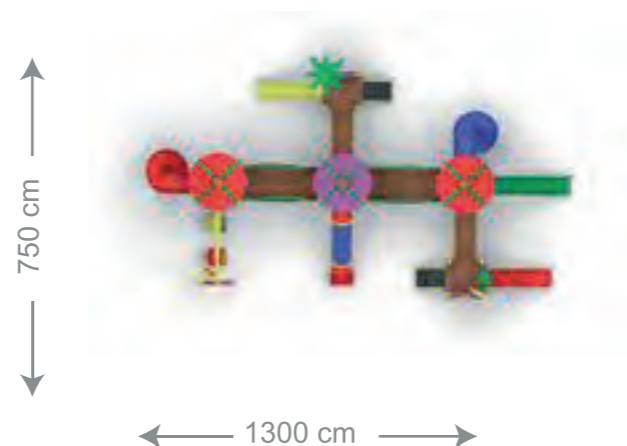

ZLS 15

- *Carrier Construction 114 x 2.5mm
- *Polyethylene Drop Roof 3 pieces
- *Straight Slide 100cm / 1 piece
- *Wavy Slide 100cm / 1 piece
- *Wavy Slide 150cm / 1 piece
- *Polyethylene Tube Slide 150cm / 1 piece
- *Spiral Slide 150cm / 1 piece
- *Figured Slide Entrance 3 pieces
- *Double Swing Seat (with Polyethylene Seat Railings) 1 set
- *Figured Panel 4 pieces
- *Polyethylene Sun Figure 1 piece
- *Polyethylene Palm Figure 1 piece
- *Polyethylene Daisy Figure 1 piece
- *Fish Figured Bridge 200cm / 2 pieces
- *Bridge 150cm / 2 pieces
- *Five-step Main Ladder(rubber) 2 pieces

Use Zone	1300 cm x 750 cm
Safety Zone	1400 cm x 850 cm
Platform Height	110 - 150 cm

ZLS 16

- *Carrier Construction 114 x 2.5mm
- *Polyethylene Drop Roof 1 piece
- *Polyethylene Robot Roof 2 pieces
- *Double Slide 100cm / 1 piece
- *Wavy Slide 150cm / 1 piece
- *Polyethylene Tube Slide 100cm / 1 piece
- *Polyethylene Tube Slide 150cm / 1 piece
- *Spiral Slide 150cm / 1 piece
- *Figured Panel 5 pieces
- *Figured Slide Entrance 1 piece
- *Polyethylene Palm Figure 1 piece
- *Polyethylene Daisy Figure 1 piece
- *Bridge 150cm / 2 pieces
- *Bridge 200cm / pieces
- *Five-step Main Ladder(rubber) 2 pieces