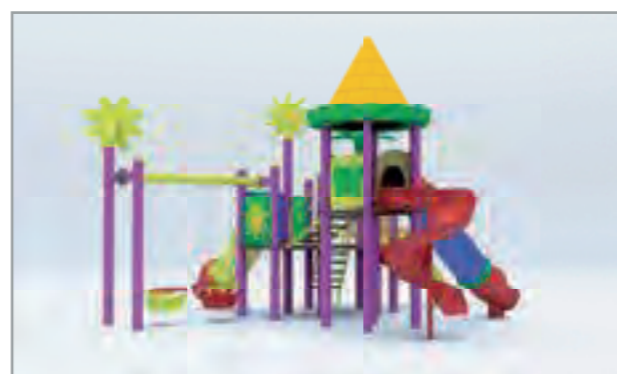

ZLS 17

- Carrier Construction 114 x 2.5mm
- Polyethylene Crown Roof 1 piece
- Double Slide 100cm / 1 piece
- Polyethylene Tube Slide 100cm / 1 piece
- Polyethylene Tube Slide 150cm / 1 piece
- Spiral Slide 150cm / 1 piece
- Double Swing Seat (with Polyethylene Seat Railings) 1 set
- Figured Panel 3 pieces
- Polyethylene Sun Figure 1 piece
- Polyethylene Palm Figure 1 piece
- Polyethylene Daisy Figure 1 piece
- Four-step Ladder(rubber) 1 piece
- Five-step Main Ladder(rubber) 1 piece

Use Zone 900 cm x 800 cm
Safety Zone 1000 cm x 900 cm
Platform Height 110 - 150 cm

ZLS 18

- Carrier Construction 114 x 2.5mm
- Polyethylene Crown Roof 2 pieces
- Wavy Slide 100cm / 1 piece
- Wavy Slide 150cm / 1 piece
- Straight Slide 150cm / 1 piece
- Polyethylene Tube Slide 150cm / 1 piece
- Spiral Slide 150cm / 1 piece
- Double Swing Seat (with Polyethylene Seat Railings) 1 set
- Figured Slide Entrance 3 pieces
- Figured Panel 5 pieces
- Polyethylene Sun Figure 1 piece
- Polyethylene Palm Figure 1 piece
- Polyethylene Daisy Figure 1 piece
- Polyethylene Tunnel 1 piece
- Wooden Bridge 150cm / 2 pieces
- Five-step Ladder(rubber) 1 piece
- Seven-step Main Ladder(rubber) 1 piece