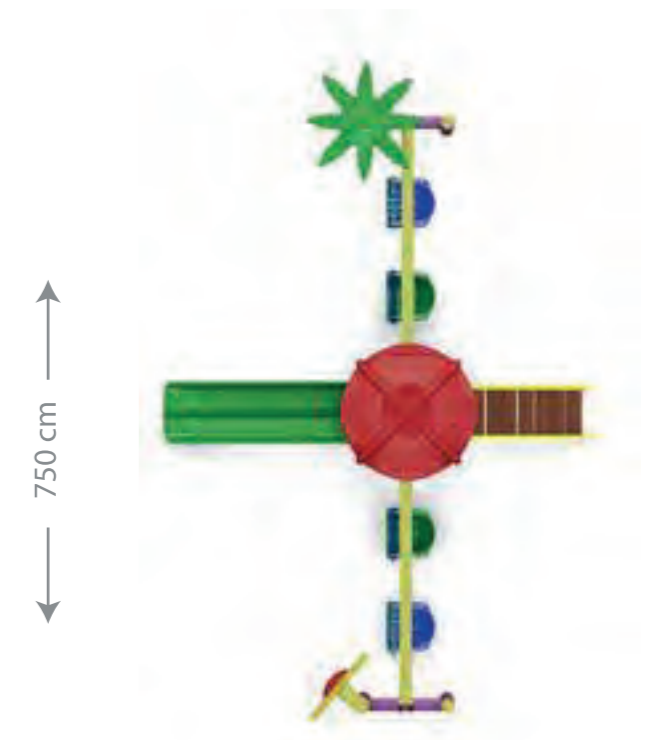

Use Zone 750 cm x 650 cm
Safety Zone 850 cm x 750 cm
Platform Height 160 cm