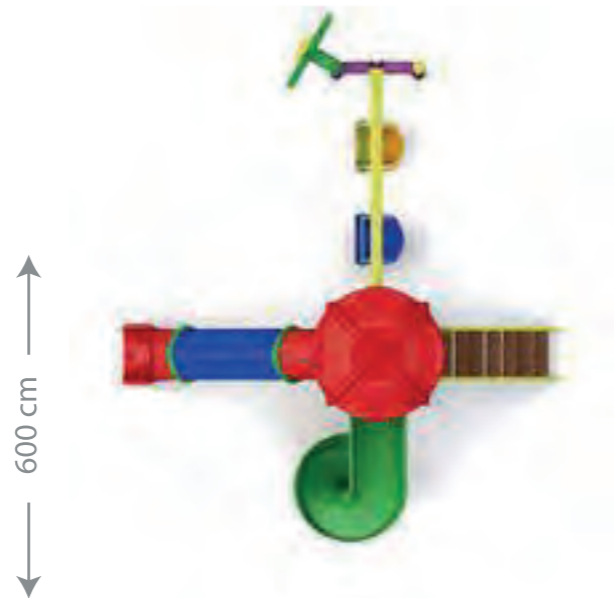

600 cm

650 cm

Use Zone 650 cm x 600 cm
 Safety Zone 750 cm x 700 cm
 Platform Height 160 cm

FLS 03

- *Tower 1 piece
- *Roog 1 piece
- *Double Swing Seat 1 set
- *Long Wavy Slide 1 piece
- *Slide Entrance 1 piece
- *Spiral Slide 1 piece
- *Seven-step Ladder 1 piece
- *Platform 1 piece
- *Figured Panel 1 piece
- *Accessories 1 piece

Use Zone 700 cm x 600 cm
 Safety Zone 800 cm x 700 cm
 Platform Height 160 cm

FLS 04

- *Tower 1 piece
- *Roog 1 piece
- *Double Swing Seat 2 set
- *Long Double Slide 1 piece
- *Seven-step Ladder 1 piece
- *Platform 1 piece
- *Figured Panel 2 pieces
- *Accessories 2 pieces

Use Zone 750 cm x 650 cm
 Safety Zone 850 cm x 750 cm
 Platform Height 160 cm

FLS 05

- *Tower 1 piece
- *Roof 1 piece
- *Double Swing Seat 1 set
- *Tube Slide 1 piece
- *Spiral Slide 1 piece
- *Seven-step Ladder 1 piece
- *Platform 1 piece
- *Figured Panel 1 piece
- *Accessories 1 piece