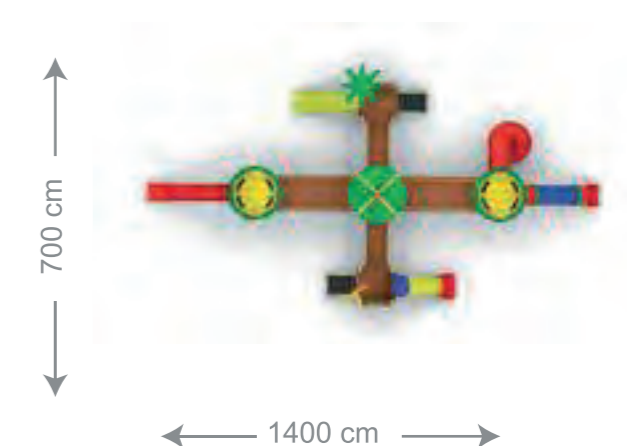

Use Zone	1300 cm x 750 cm
Safety Zone	1400 cm x 850 cm
Platform Height	110 - 150 cm