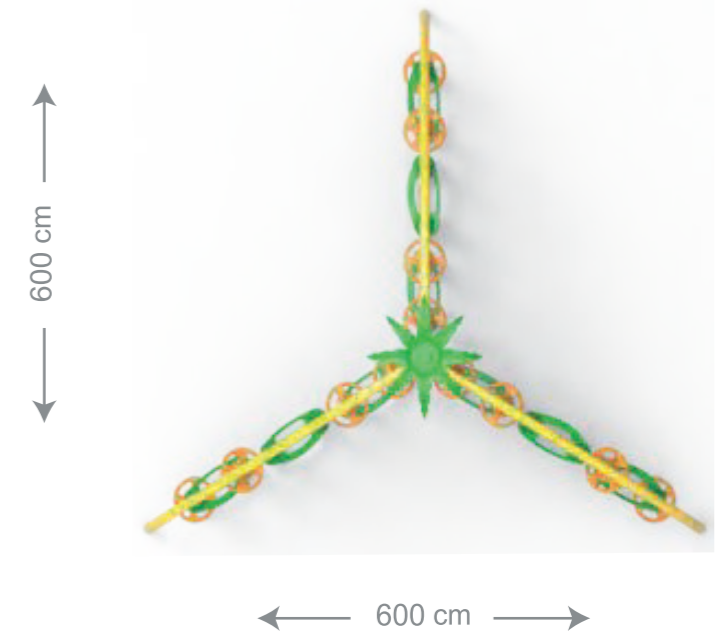

Use Zone	900 cm x 500 cm
Safety Zone	1000 cm x 600 cm