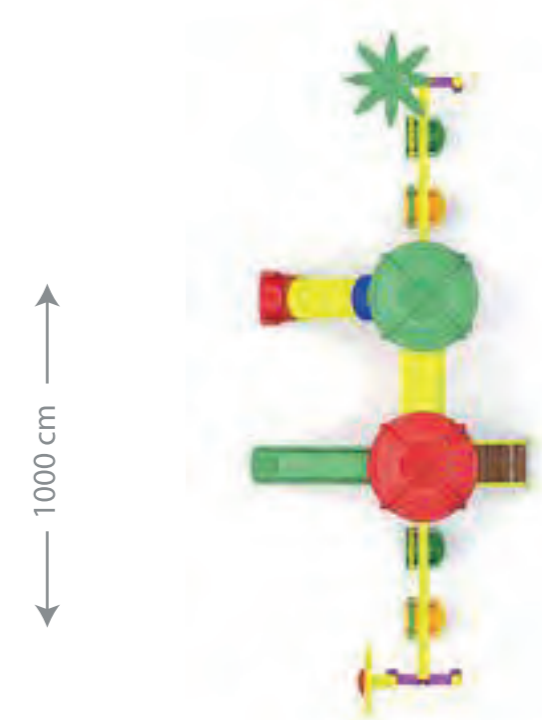

Use Zone 700 cm x 600 cm
 Safety Zone 850 cm x 700 cm
 Platform Height 160 cm

FLS 07

- *Tower 2 pieces
- *Roof 1 piece
- *Double Swing Seat 1 set
- *Tube Slide 1 piece
- *Short Wavy Slide 1 piece
- *Slide Entrance 1 piece
- *Spiral Slide 1 piece
- *Bridge 1 piece
- *Five-step Ladder 1 piece
- *Platform 1 piece
- *Figured Panel 2 pieces
- *Accessories 2 pieces

Use Zone	850 cm x 600 cm
Safety Zone	1000 cm x 800 cm
Platform Height	100 - 160 cm

FLS 08

- *Tower 2 pieces
- *Roof 2 pieces
- *Double Swing Seat 2 set
- *Tube Slide 1 piece
- *Short Wavy Slide 1 piece
- *Slide Entrance 1 piece
- *Tunnel 1 piece
- *Five-step Climbing 1 piece
- *Five-step Ladder 1 piece
- *Platform 2 pieces
- *Figured Panel 2 pieces
- *Accessories 2 pieces