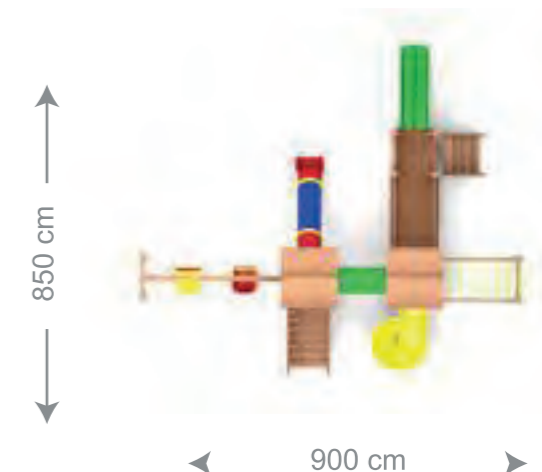

Use Zone 900 cm x 850 cm
Safety Zone 1100 cm x 900 cm
Platform Height 110 - 150 cm