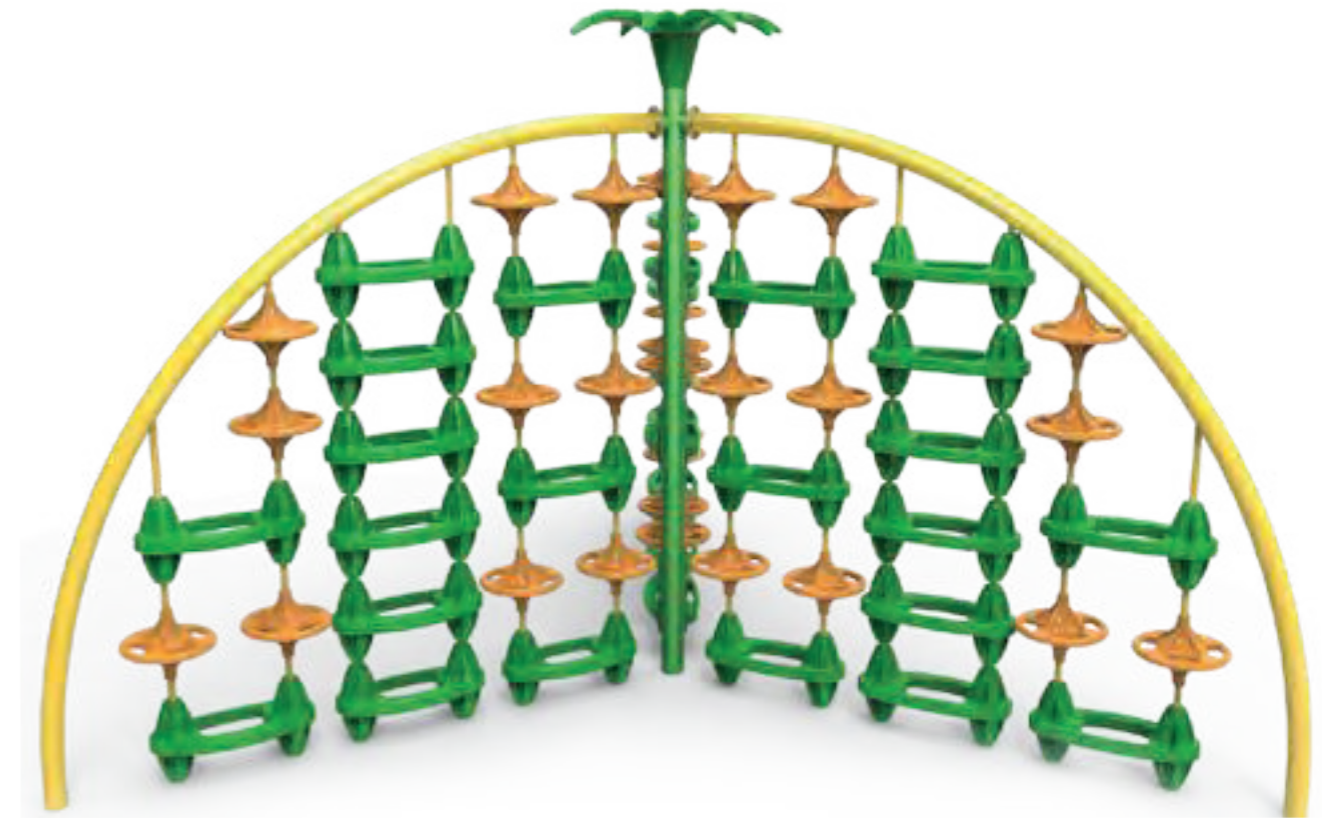

1300 cm

1400 cm

SLS 04

Age Group 2yo-12yo
 Capacity 43
 Dimensions 6,8 m x 8,9 m
 Security Zone 9 m x 16 m
 Max. Fall Height 150 cm

900 cm

1600 cm

DNLS 02

PRODUCT FEATURES

Use Zone 1100cm x 1100 cm
 Safety Zone 1200cm x 1200 cm
 Total High 300cm

DNLS 04

PRODUCT FEATURES

Use Zone 1700cm x 1500 cm
 Safety Zone 1800cm x 1600 cm
 Total High 350cm

CMLS 02

- Carrier Construction 114 x 2.5mm
- H: 100cm Straight Slide 1 piece
- H: 100cm Climbing Ladder 1 piece
- Ufo Climbing Figure 18 pieces
- Climbing Figure 18 pieces
- Slide Entrance 1 piece
- Palm Figure 2 pieces

Use Zone	900 cm x 500 cm
Safety Zone	1000 cm x 600 cm

CMLS 04

- Carrier Construction 114 x 2.5mm
- Ufo Climbing Figure 30 pieces
- Climbing Figure 33 pieces
- Palm Figure 1 piece

Use Zone	900 cm x 500 cm
Safety Zone	1000 cm x 600 cm

WLS 01

- H: 50 cm Tower 1 piece
- H: 100 cm Tower 2 pieces
- H: 150 cm Tower 1 piece
- 2 M Ramp (With Metal Railings) 3 pieces
- 2 M Bridge (With Polyethylene Railings) 1 piece
- H: 100 cm Double Straight Slide 1 piece
- H: 100 cm Straight Slide 2 pieces
- H: 150 cm Straight Slide 1 piece
- Dolphin Figure Slide Entrance 3 pieces
- Castle Walls 1 piece
- Sun Figured Panel 3 pieces
- Dolphin Figured Panel 1 piece
- Sail Figured Panel 1 piece
- Sun Figure 1 piece
- Daisy Figure 1 piece
- Palm Figure 2 pieces
- Barrel Roof 1 piece
- Roof Belt 1 piece
- 6-pieces Hexagonal Roof 1 piece