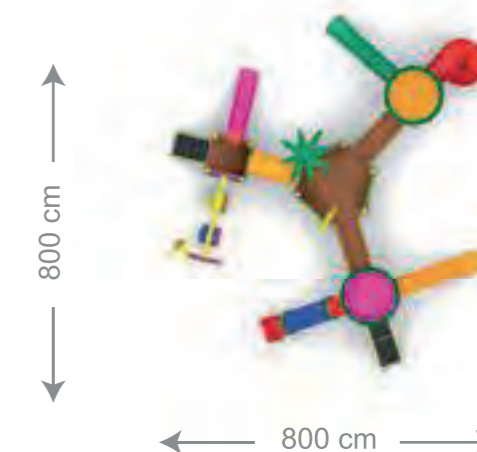

Use Zone 800 cm x 800 cm
Safety Zone 1000 cm x 100 cm
Platform Height 110 - 150 cm