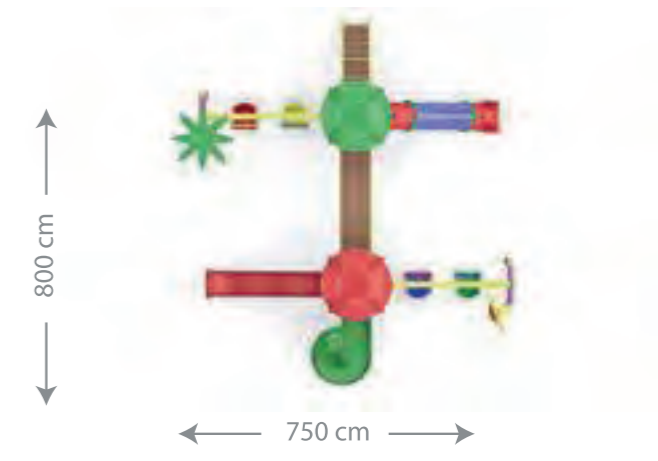

Use Zone	750 cm x 800 cm
Safety Zone	950 cm x 1000 cm
Platform Height	160 cm