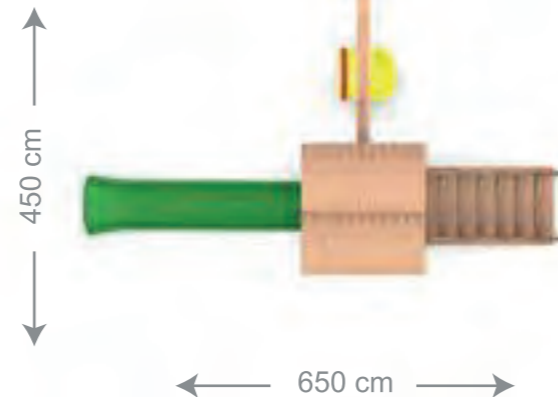

NLS 01

- Tower 1 piece
- Roof 1 piece
- Straight Slide 150cm / 1 piece
- Double Swing Seat (with Polyethylene Seat Railings) 1 set
- Seven-step ladder 1 piece

www.il

Use Zone	450 cm x 650 cm
Safety Zone	650 cm x 850 cm
Platform Height	150 cm

NLS 02

- Tower 1 piece
- Roof 1 piece
- Straight Slide 150cm / 1 piece
- Spiral Slide 150cm / 1 piece
- Double Swing Seat (with Polyethylene Seat Railings) 1 set
- Seven-step ladder 1 piece