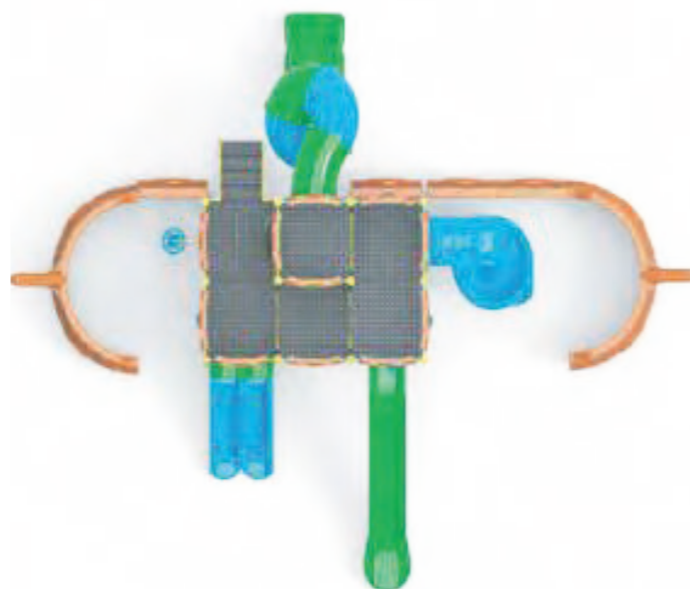

SLS 03

Age Group 2yo-12yo
Capacity 40
Dimensions 6 m x 10 m
Security Zone 13 m x 14 m
Max. Fall Height 150 cm

1300 cm