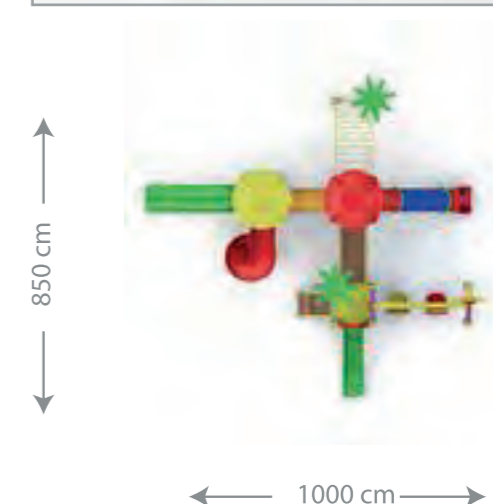

FLS 12

- *Tower 3 pieces
- *Roof 2 pieces
- *Double Swing Seat 1 set
- *Long Double Slide 1 piece
- *Short Double Slide 1 piece
- *Short Wavy Slide 1 piece
- *Slide Entrance 2 pieces
- *Spiral Slide 1 piece
- *Tube Slide 1 piece
- *Monkey Bars 1 piece
- *Ladder 1 piece
- *Tunnel 1 piece
- *Bridge 1 piece
- *Five-step Ladder 1 piece
- *Platform 3 pieces
- *Figured Panel 2 pieces
- *Accessories 3 pieces