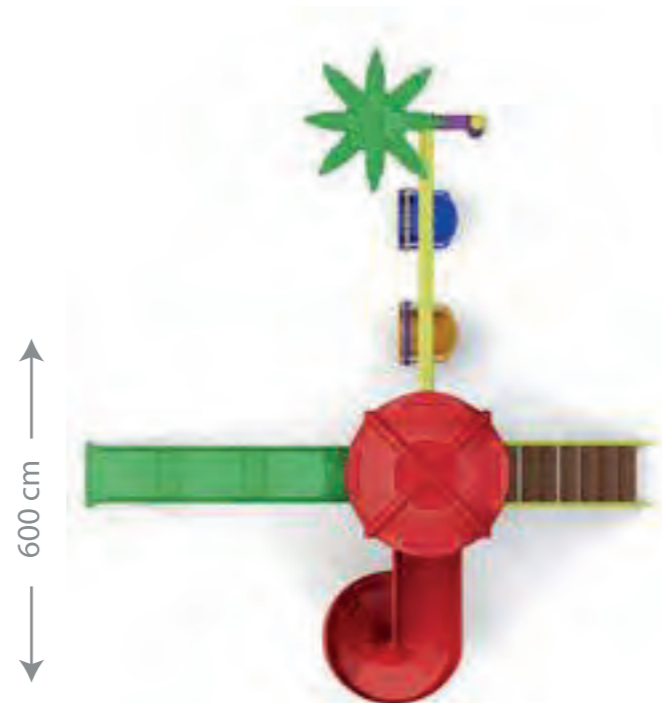

600 cm

650 cm

Use Zone 650 cm x 600 cm
 Safety Zone 750 cm x 700 cm
 Platform Height 160 cm

FLS 03

- *Tower 1 piece
- *Roog 1 piece
- *Double Swing Seat 1 set
- *Long Wavy Slide 1 piece
- *Slide Entrance 1 piece
- *Spiral Slide 1 piece
- *Seven-step Ladder 1 piece
- *Platform 1 piece
- *Figured Panel 1 piece
- *Accessories 1 piece

Use Zone 700 cm x 600 cm
 Safety Zone 800 cm x 700 cm
 Platform Height 160 cm

FLS 04

- *Tower 1 piece
- *Roog 1 piece
- *Double Swing Seat 2 set
- *Long Double Slide 1 piece
- *Seven-step Ladder 1 piece
- *Platform 1 piece
- *Figured Panel 2 pieces
- *Accessories 2 pieces