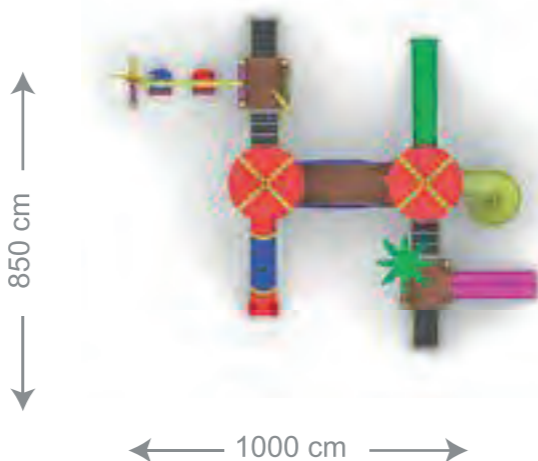

ZLS 13

- *Carrier Construction 114 x 2.5mm
- *Polyethylene Drop Roof 2 pieces
- *Wavy Slide 150cm / 1 piece
- *Double Slide 100cm / 1 piece
- *Spiral Slide 150cm / 1 piece
- *Polyethylene Tube Slide 150cm / 1 piece
- *Figured Slide Entrance 1 piece
- *Double Swing Seat (with Polyethylene Seat Railings) 1 set
- *Figured Panel 4 pieces
- *Polyethylene Sun Figure 1 piece
- *Polyethylene Daisy Figure 1 piece
- *Polyethylene Palm Figure 1 piece
- *Fish Figured Bridge 200cm / 1 piece
- *Four-step Ladder(rubber) 2 pieces
- *Five-step Main Ladder(rubber) 2 pieces

Use Zone	1000 cm x 850 cm
Safety Zone	1150 cm x 1000 cm
Platform Height	110 - 150 cm

ZLS 14

- *Carrier Construction 114 x 2.5mm
- *Polyethylene Drop Roof 2 pieces
- *Wavy Slide 100cm / 1 piece
- *Straight Slide 150cm / 1 piece
- *Double Slide 100cm / 1 piece
- *Spiral Slide 150cm / 1 piece
- *Figured Slide Entrance 2 pieces
- *Double Swing Seat (with Polyethylene Seat Railings) 1 set
- *Figured Panel 3 pieces
- *Polyethylene Sun Figure 1 piece
- *Polyethylene Daisy Figure 1 piece
- *Bridge 150cm / 2 pieces
- *Four-step Ladder(rubber) 2 pieces
- *Five-step Main Ladder(rubber) 1 piece