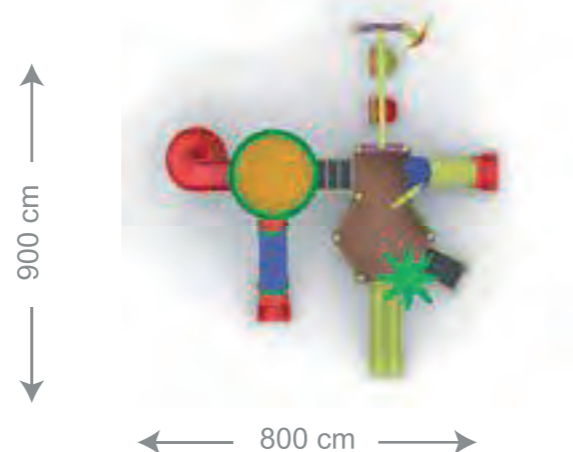

ZLS 17

- Carrier Construction 114 x 2.5mm
- Polyethylene Crown Roof 1 piece
- Double Slide 100cm / 1 piece
- Polyethylene Tube Slide 100cm / 1 piece
- Polyethylene Tube Slide 150cm / 1 piece
- Spiral Slide 150cm / 1 piece
- Double Swing Seat (with Polyethylene Seat Railings) 1 set
- Figured Panel 3 pieces
- Polyethylene Sun Figure 1 piece
- Polyethylene Palm Figure 1 piece
- Polyethylene Daisy Figure 1 piece
- Four-step Ladder(rubber) 1 piece
- Five-step Main Ladder(rubber) 1 piece

Use Zone 900 cm x 800 cm
Safety Zone 1000 cm x 900 cm
Platform Height 110 - 150 cm

ZLS 18

- Carrier Construction 114 x 2.5mm
- Polyethylene Crown Roof 2 pieces
- Wavy Slide 100cm / 1 piece
- Wavy Slide 150cm / 1 piece
- Straight Slide 150cm / 1 piece
- Polyethylene Tube Slide 150cm / 1 piece
- Spiral Slide 150cm / 1 piece
- Double Swing Seat (with Polyethylene Seat Railings) 1 set
- Figured Slide Entrance 3 pieces
- Figured Panel 5 pieces
- Polyethylene Sun Figure 1 piece
- Polyethylene Palm Figure 1 piece
- Polyethylene Daisy Figure 1 piece
- Polyethylene Tunnel 1 piece
- Wooden Bridge 150cm / 2 pieces
- Five-step Ladder(rubber) 1 piece
- Seven-step Main Ladder(rubber) 1 piece