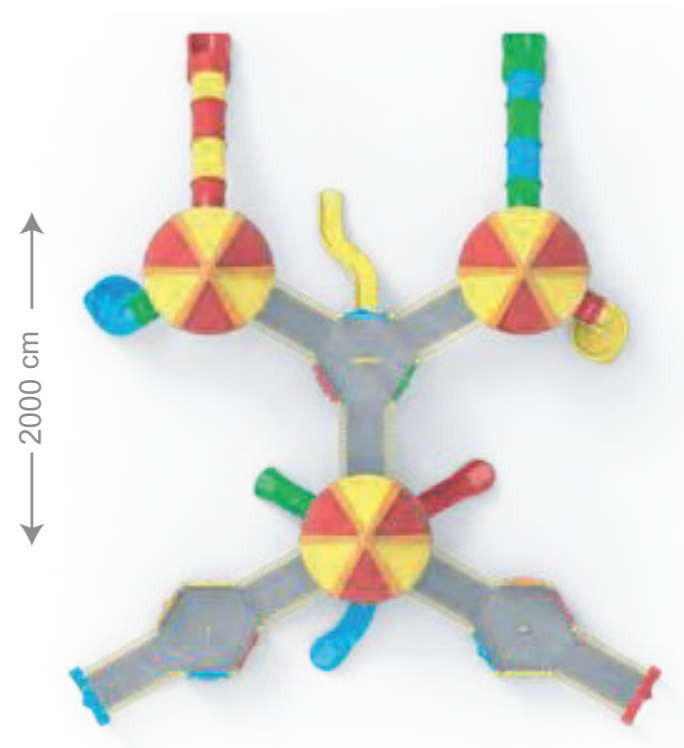

WLS 04

- H: 50 cm Tower 2 pieces
- H: 100 cm Tower 1 piece
- H: 150 cm Tower 1 piece
- H: 200 cm Tower 2 pieces
- H: 100 cm Side Winded Slide 1 piece
- H: 100 cm Straight Slide 1 piece
- H: 100 cm Wavy Slide 1 piece
- H: 150 cm Spiral Slide 1 piece
- H: 200 cm Tube Slide 2 pieces
- Slide Entrance 6 pieces
- Panel 16 pieces
- Sun Figure 2 pieces
- 6-pieces Hexagonal Roof 1 piece

COLORS IN PRODUCT VISUAL MAY VARY BETWEEN ORDERED PRODUCT COLORS

← 1700 cm →

Use Zone	1900 cm x 1600 cm
Safety Zone	2000 cm x 1700 cm
Platform Height	110 - 150 cm

WLS 07

- H: 50 cm Tower 2 pieces
- H: 100 cm Tower 2 pieces
- H: 150 cm Tower 1 piece
- H: 100 cm Side Winded Slide 1 piece
- H: 100 cm Straight Slide 2 pieces
- H: 100 cm Wavy Slide 1 piece
- H: 150 cm Straight Slide 1 piece
- H: 150 cm Spiral Slide 1 piece
- Slide Entrance 6 pieces
- Drop Roof 2 pieces
- 6-pieces Hexagonal Roof 1 piece

COLORS IN PRODUCT VISUAL MAY VARY BETWEEN ORDERED PRODUCT COLORS