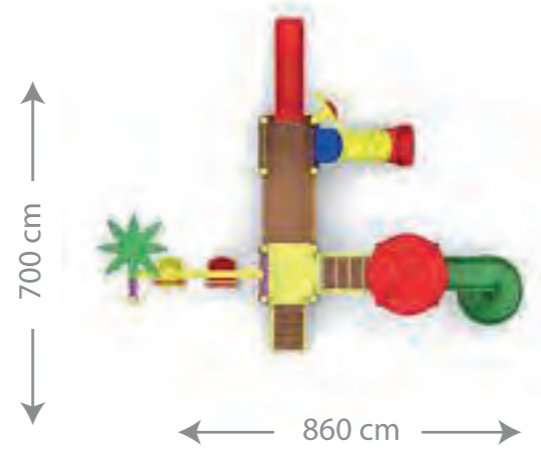

800 cm

500 cm

Use Zone 800 cm x 500 cm
 Safety Zone 1000 cm x 650 cm
 Platform Height 110 - 160 cm

METAL

FLS 15

- *Tower 3 pieces
- *Roof 1 piece
- *Double Swing Seat 1 set
- *Short Wavy Slide 1 piece
- *Spiral Slide 1 piece
- *Slide Entrance 1 piece
- *Tube Slide 1 piece
- *Five-step Ladder 1 piece
- *Four-step Ladder 1 piece
- *Platform 3 pieces
- *Figured Panel 4 pieces
- *Accessories 2 pieces