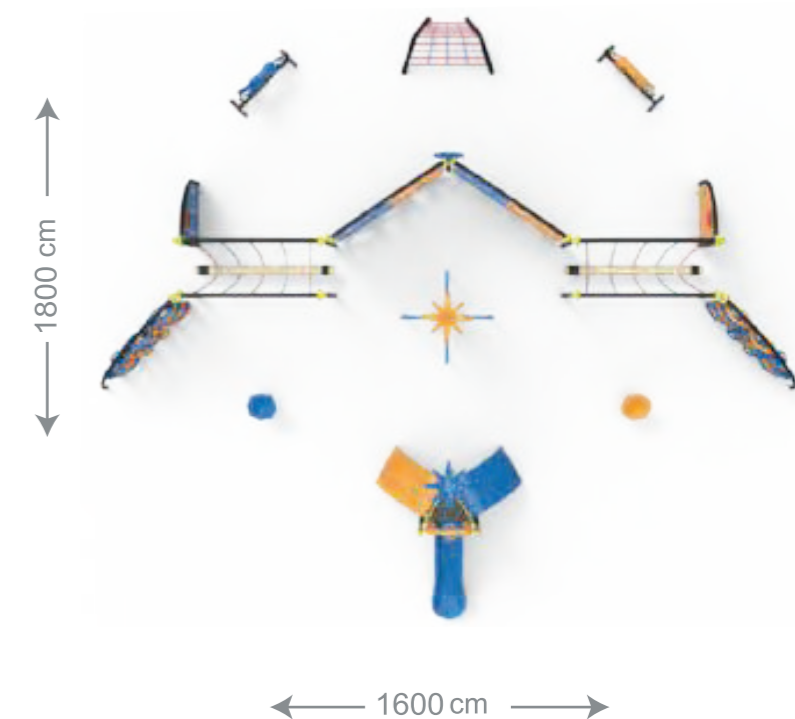

DNLS 04

PRODUCT FEATURES

Use Zone 1700cm x 1500 cm
Safety Zone 1800cm x 1600 cm
Total High 350cm