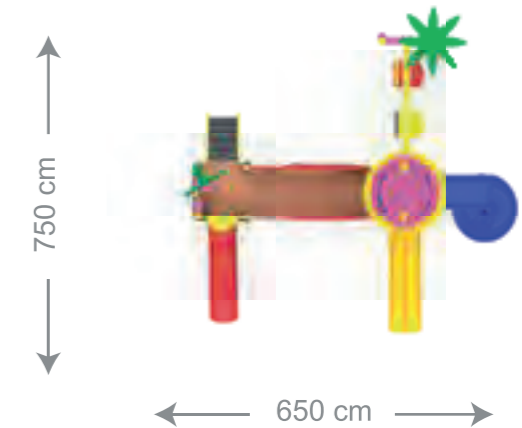

Use Zone 750 cm x 950 cm
 Safety Zone 1050 cm x 850 cm
 Platform Height 150 cm

ZLS 04

- * Carrier Construction 114 x 2.5mm
- * Polyethylene Drop Roof 2 pieces
- * Spiral Slide 150cm / 1 piece
- * Double Slide 150cm / 1 piece
- * Wavy Slide 150cm / 1 piece
- * Polyethylene Tube Slide 150cm / 1 piece
- * Figured Slide Entrance 1 piece
- * Fish Figured Bridge 200cm / 1 piece
- * Double Swing Seat (with Polyethylene Seat Railings) 1 set
- * Figured Panel 2 pieces
- * Polyethylene Daisy Figure 1 piece
- * Seven-step Main Ladder (rubber) 2 pieces

Use Zone 750 cm x 950 cm
 Safety Zone 850 cm x 1050 cm
 Platform Height 150 cm

ZLS 05

- * Carrier Construction 114 x 2.5mm
- * Polyethylene Drop Roof 2 pieces
- * Wavy Slide 150cm / 1 piece
- * Polyethylene Tube Slide 150cm / 1 piece
- * Spiral Slide 150cm / 1 piece
- * Figured Slide Entrance 1 piece
- * Fish Figured Bridge 200cm / 1 piece
- * Double Swing Seat (with Polyethylene Seat Railings) 1 set
- * Monkey Bars 1 piece
- * Figured Panel 2 pieces
- * Polyethylene Sun Figure 1 piece
- * Seven-step Main Ladder (rubber) 1 pieces

Use Zone 1000 cm x 700 cm
 Safety Zone 1100 cm x 800 cm
 Platform Height 150 cm

ZLS 06

- * Carrier Construction 114 x 2.5mm
- * Polyethylene Robot Roof 1 piece
- * Wavy Slide 150cm / 1 piece
- * Double Slide 150cm / 1 piece
- * Spiral Slide 150cm / 1 piece
- * Figured Slide Entrance 1 piece
- * Fish Figured Bridge 200cm / 1 piece
- * Double Swing Seat (with Polyethylene Seat Railings) 1 set
- * Figured Panel 1 piece
- * Polyethylene Daisy Figure 1 piece
- * Polyethylene Palm Figure 1 piece
- * Seven-step Main Ladder (rubber) 1 piece