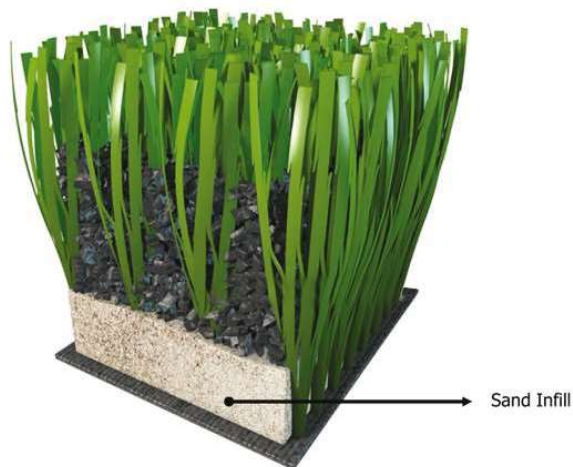

## SILICA SAND

Silica sand is the most commonly used product to add ballast to your artificial grass. It is recommended to add specified amount of silica sand for the best result. Shape of the silica sand we supply is oval and do not harm your turf. Also take note that the layer of sand is providing a protection from UV rays, which will mean your synthetic lawn will stay looking beautiful for a good long time.

### MATERIAL SPECIFICATIONS

**Chemical Formula**

SiO<sub>2</sub>

**Color**

Natural

<b>Size</b>	300 - 900 microns
<b>Purity</b>	96,74% (ISO5997-1984)
<b>Shape</b>	60-80% Oval
<b>Condition</b>	Washed & Dried
<b>Packing</b>	25kg PE bag, 1000kg Big bag