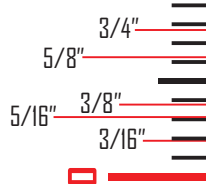

### Roll Properties

LENGTH	ON DEMAND	Always delivered with %1 extra
WIDTH	4.0	-0 +0.05 m
PACKAGING	PACKED INDIVIDUALLY IN WHITE FILM WITH ILKESPORT PRINT	

14.500 dtex Straight  
Color: Dark / Lime

Diamond Shape

60lt/min Water Permeability

High Performance

U.V. Resistant