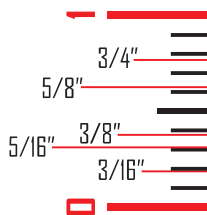

decoration