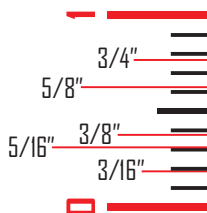

AMAZON

PRODUCT NAME **AMAZON**

PROPERTIES	RESULT	TOLERANCE	UNIT
Product Properties			
YARN TYPE	10000PE+3200PP	-	dtex
PILE HEIGHT	45	± 5%	mm
GAUGE	3/8	± 5%	inch/stitches
STICHES	14	± 5%	per 10cm
TUFTING NO.	14700	± 5%	stitches/m ²
PRIMARY BACKING	160	± 5%	g/m ²
SECONDARY BACKING	1000	± 5%	g/m ²
PILE WEIGHT	1974	± 5%	g/m ²
TOTAL WEIGHT	3134	± 5%	g/m ²
UV RAYS	TREATED	-	-

Roll Properties

LENGTH	ON DEMAND	Always delivered with %1 extra
WIDTH	4,0	-0 +0.05 m
PACKAGING	PACKED INDIVIDUALLY IN WHITE FILM WITH ILKESPORT PRINT	

MAIN USAGE

LANDSCAPING AND DECORATION

WARRANTY

8 YEARS UNDER RIGHT INSTALLATION & MAINTENANCE CONDITIONS

NOTES

60lt/min Water Permeability

MADE IN TURKEY

PE/PP Monofilament Combination

10000/12 dtex Straight PE
Color: Clover/Olive

3200/6 dtex Texturized PP
Color: Beige/Brown

U.V. Resistant

LANDSCAPE